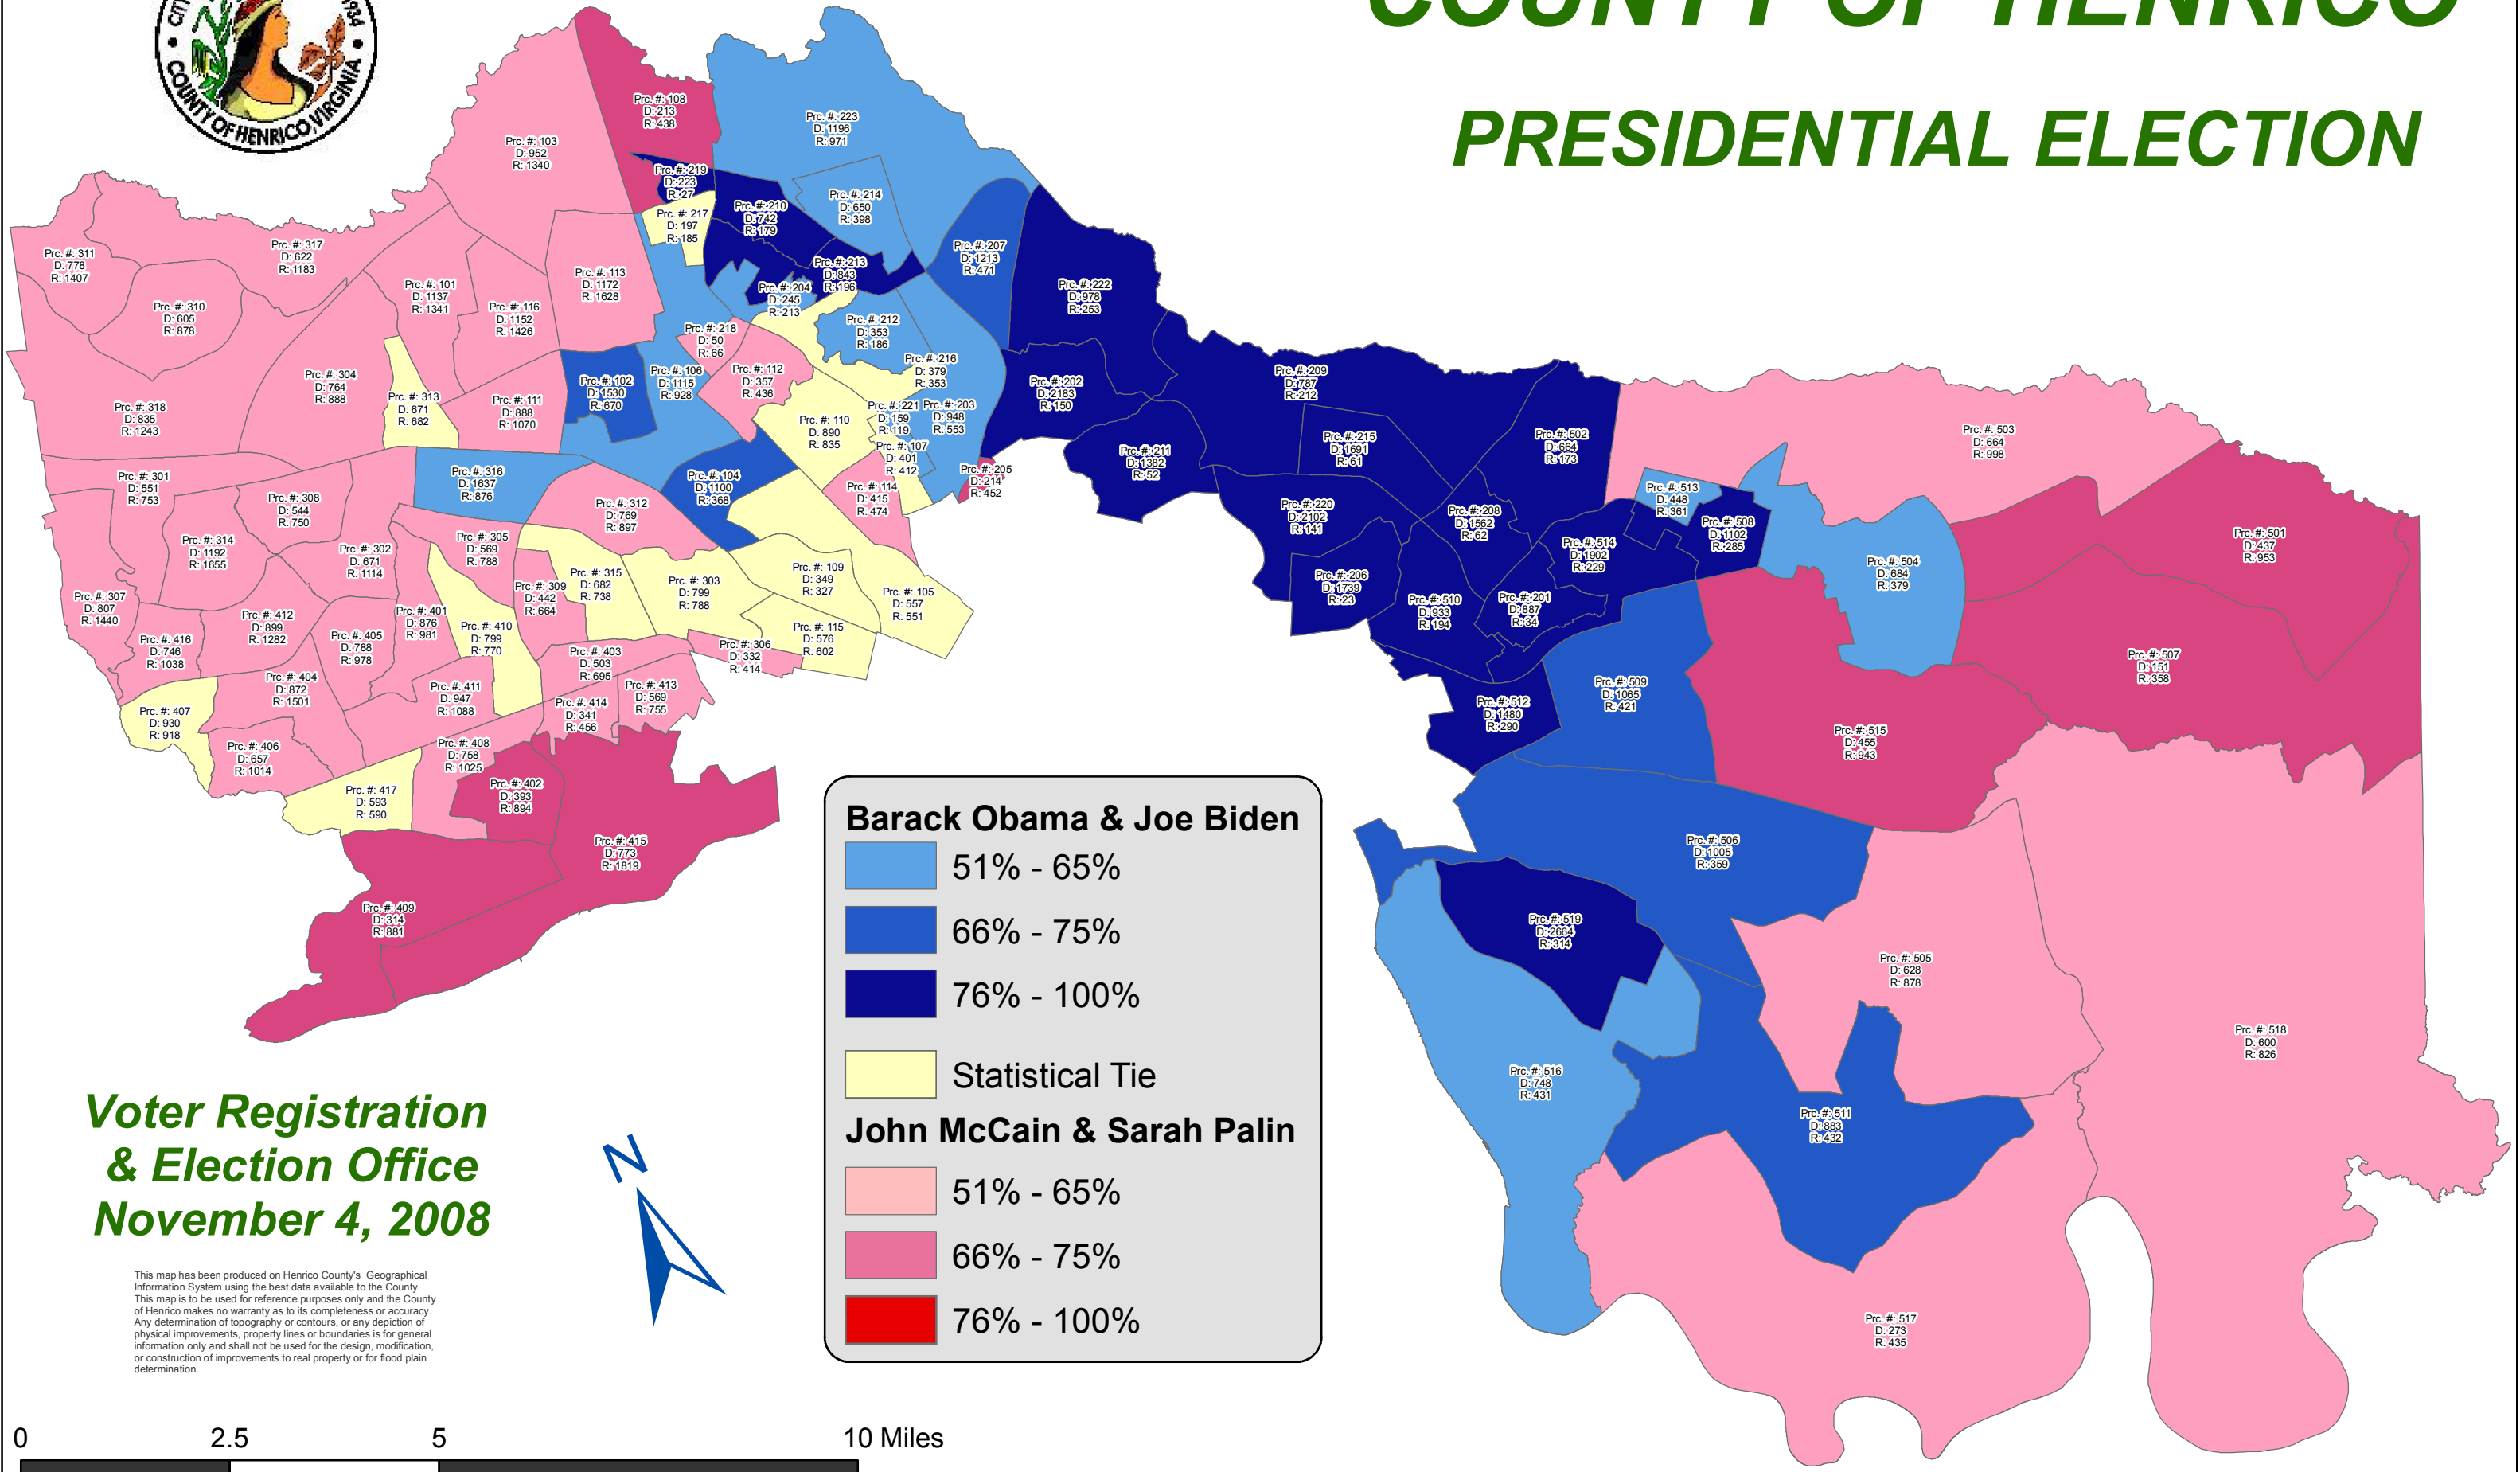

COUNTY OF HENRICO

PRESIDENTIAL ELECTION

**Voter Registration
& Election Office
November 4, 2008**