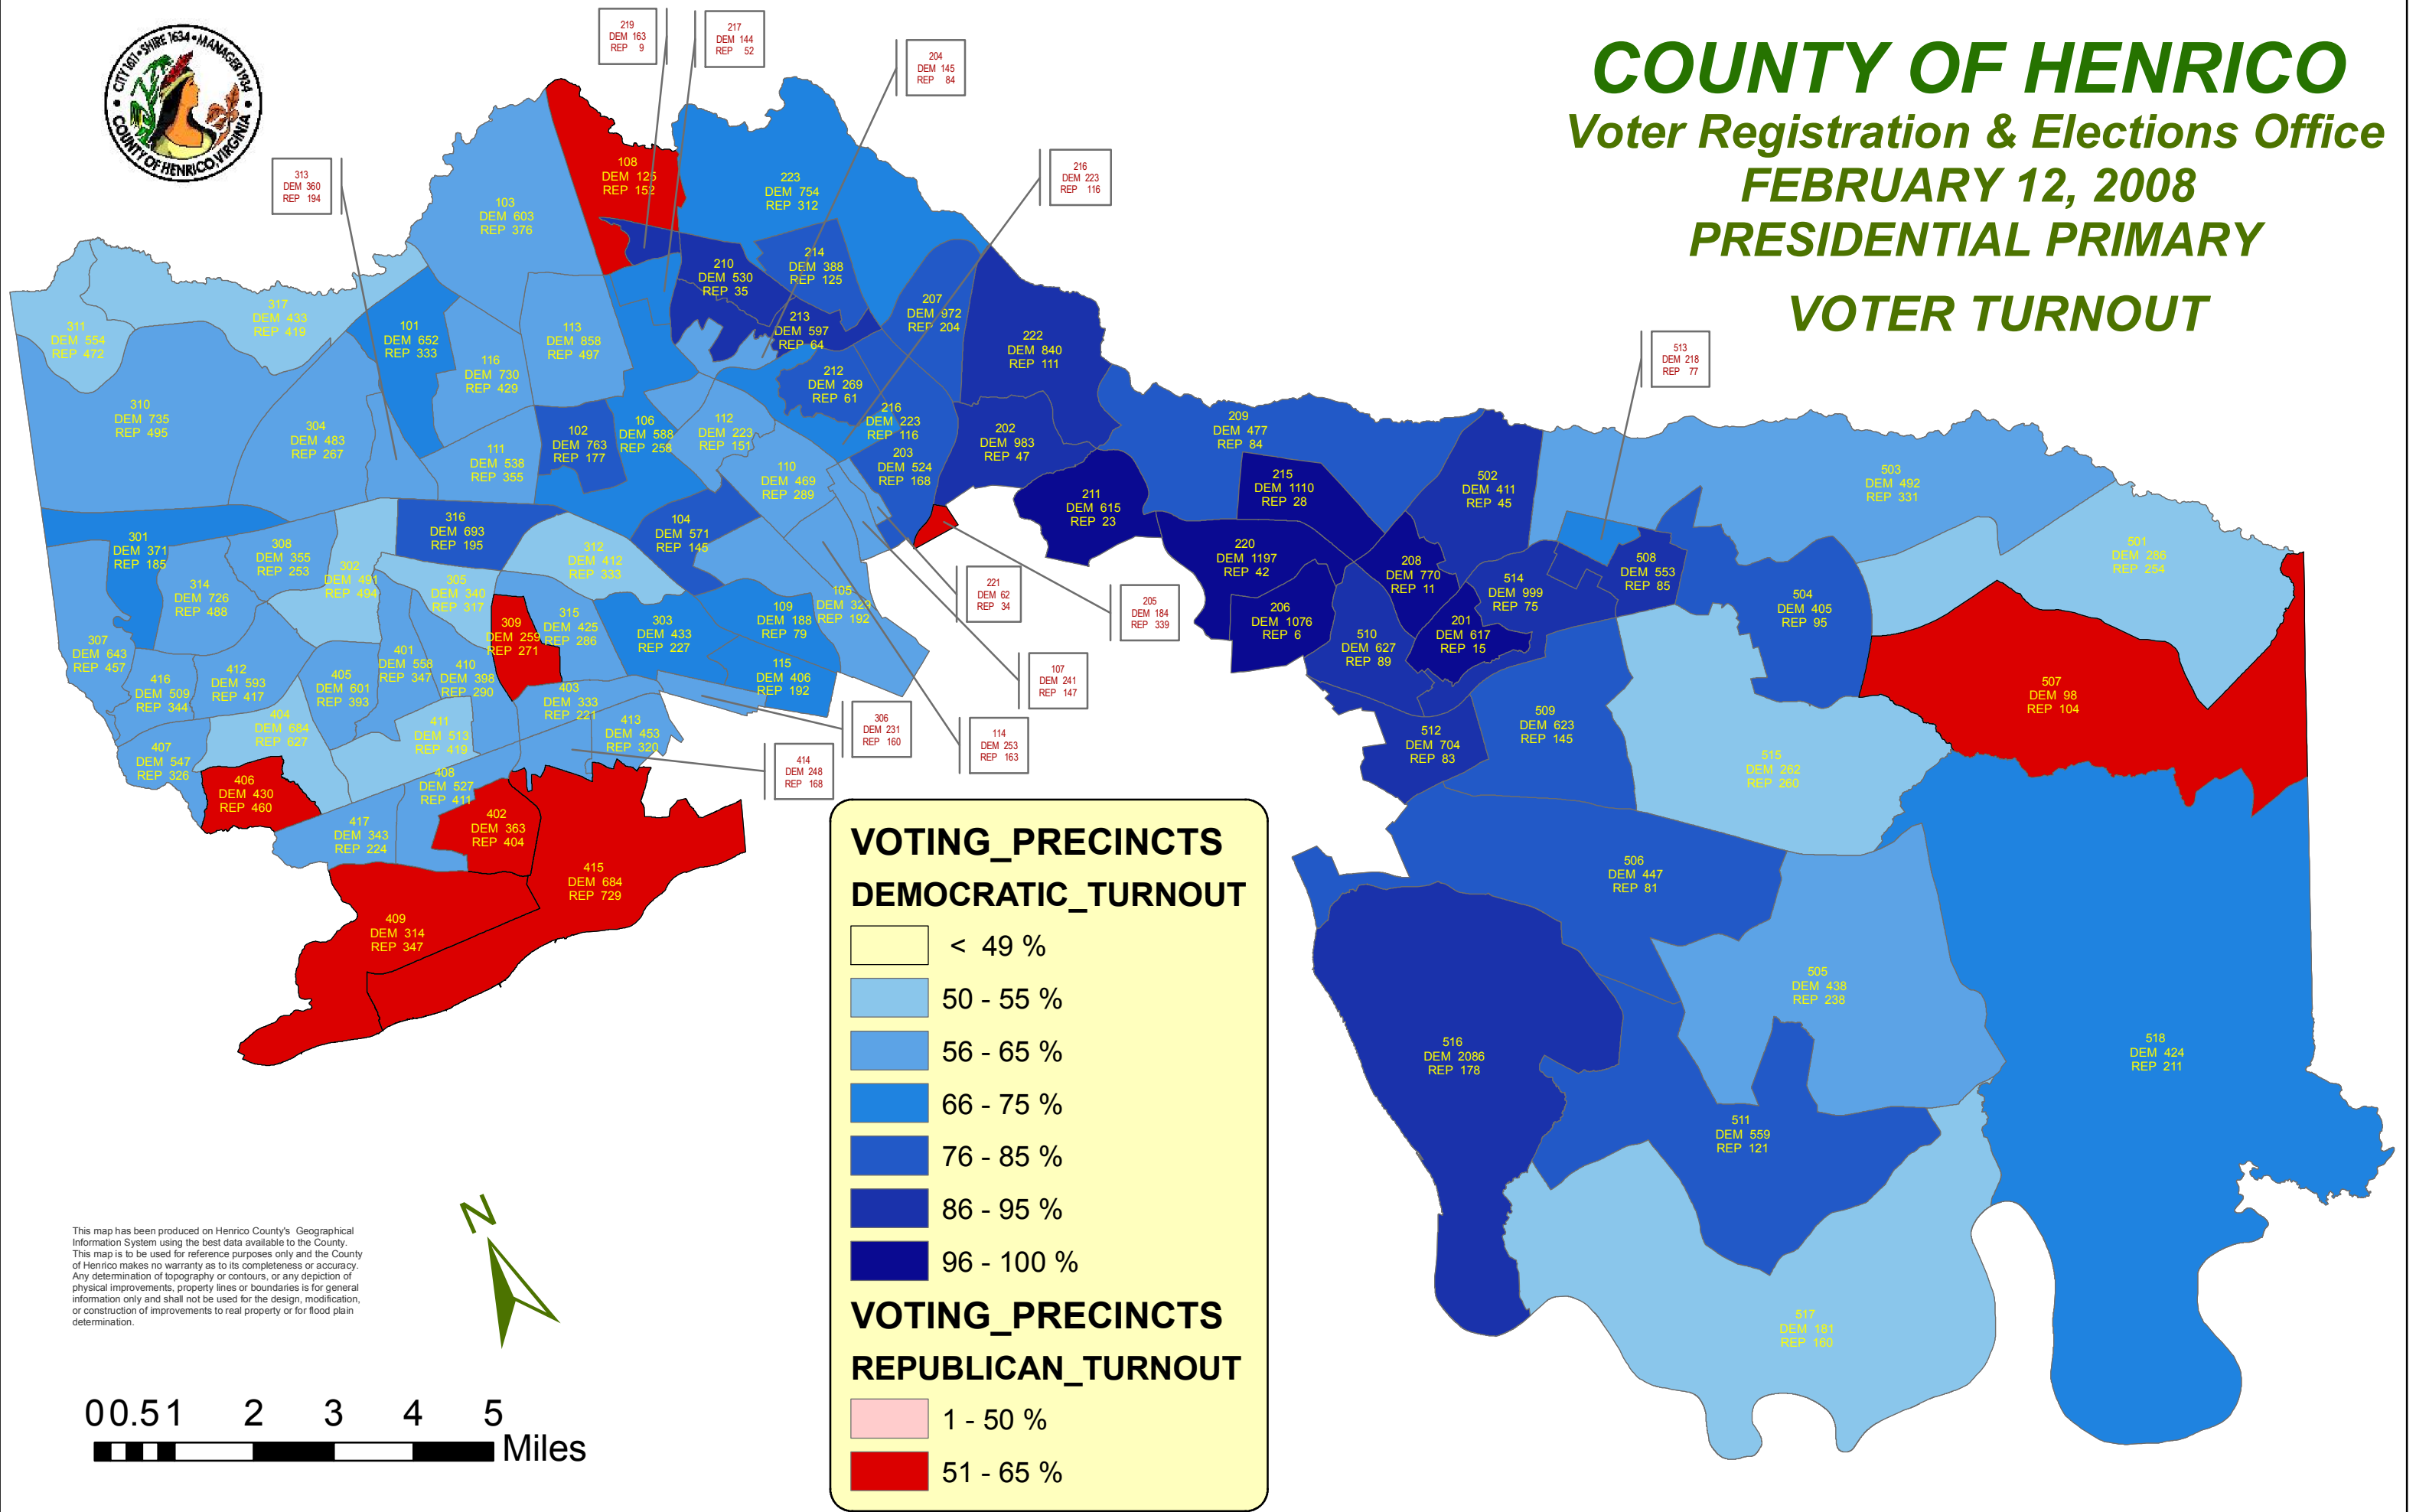

COUNTY OF HENRICO

Voter Registration & Elections Office

FEBRUARY 12, 2008

PRESIDENTIAL PRIMARY

VOTER TURNOUT