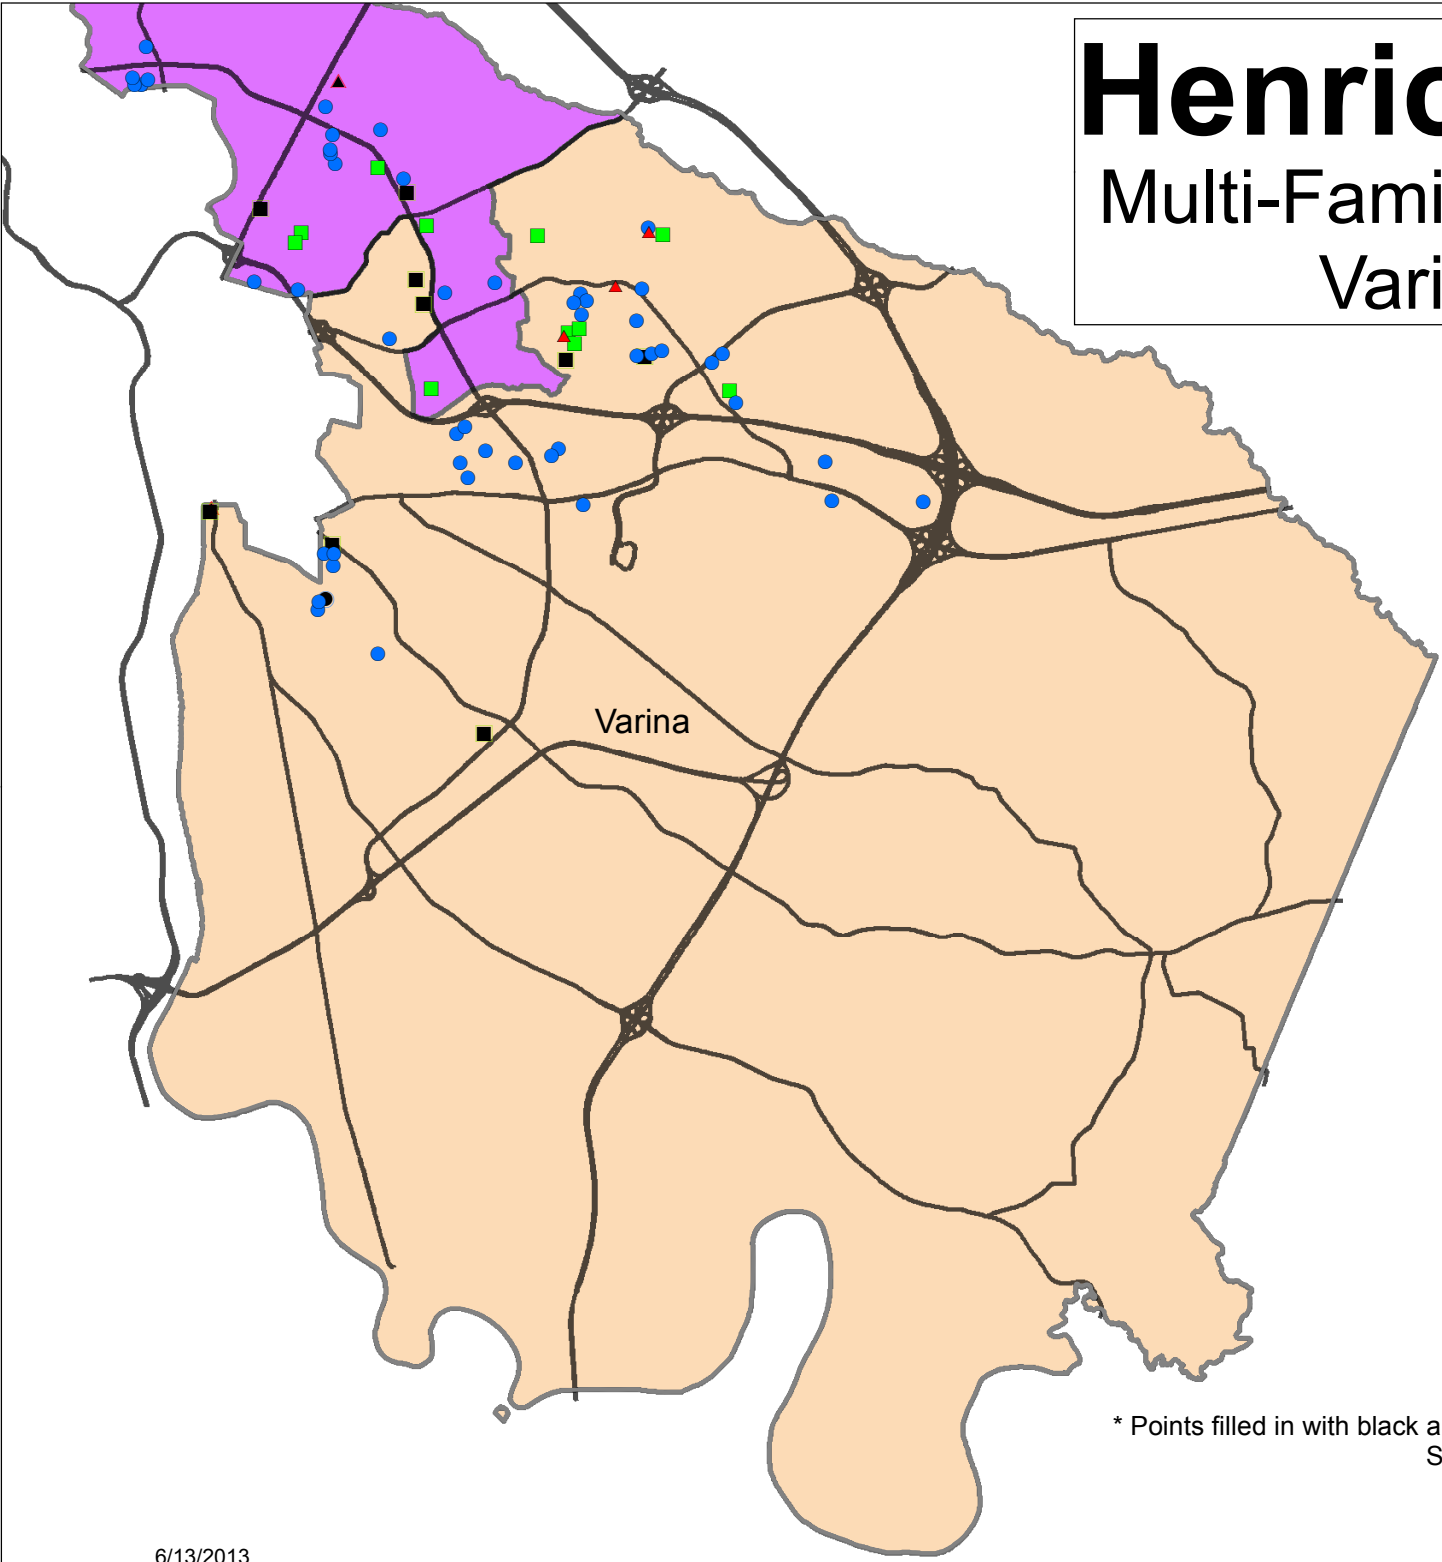

Henrico County

Multi-Family Developments

Varina District

Type	
●	Apartment
▲	Condominium
■	Townhouse

* Points filled in with black are either "Under Construction" or "Proposed"
Source: Henrico County Multi-Family Directory
June 2013