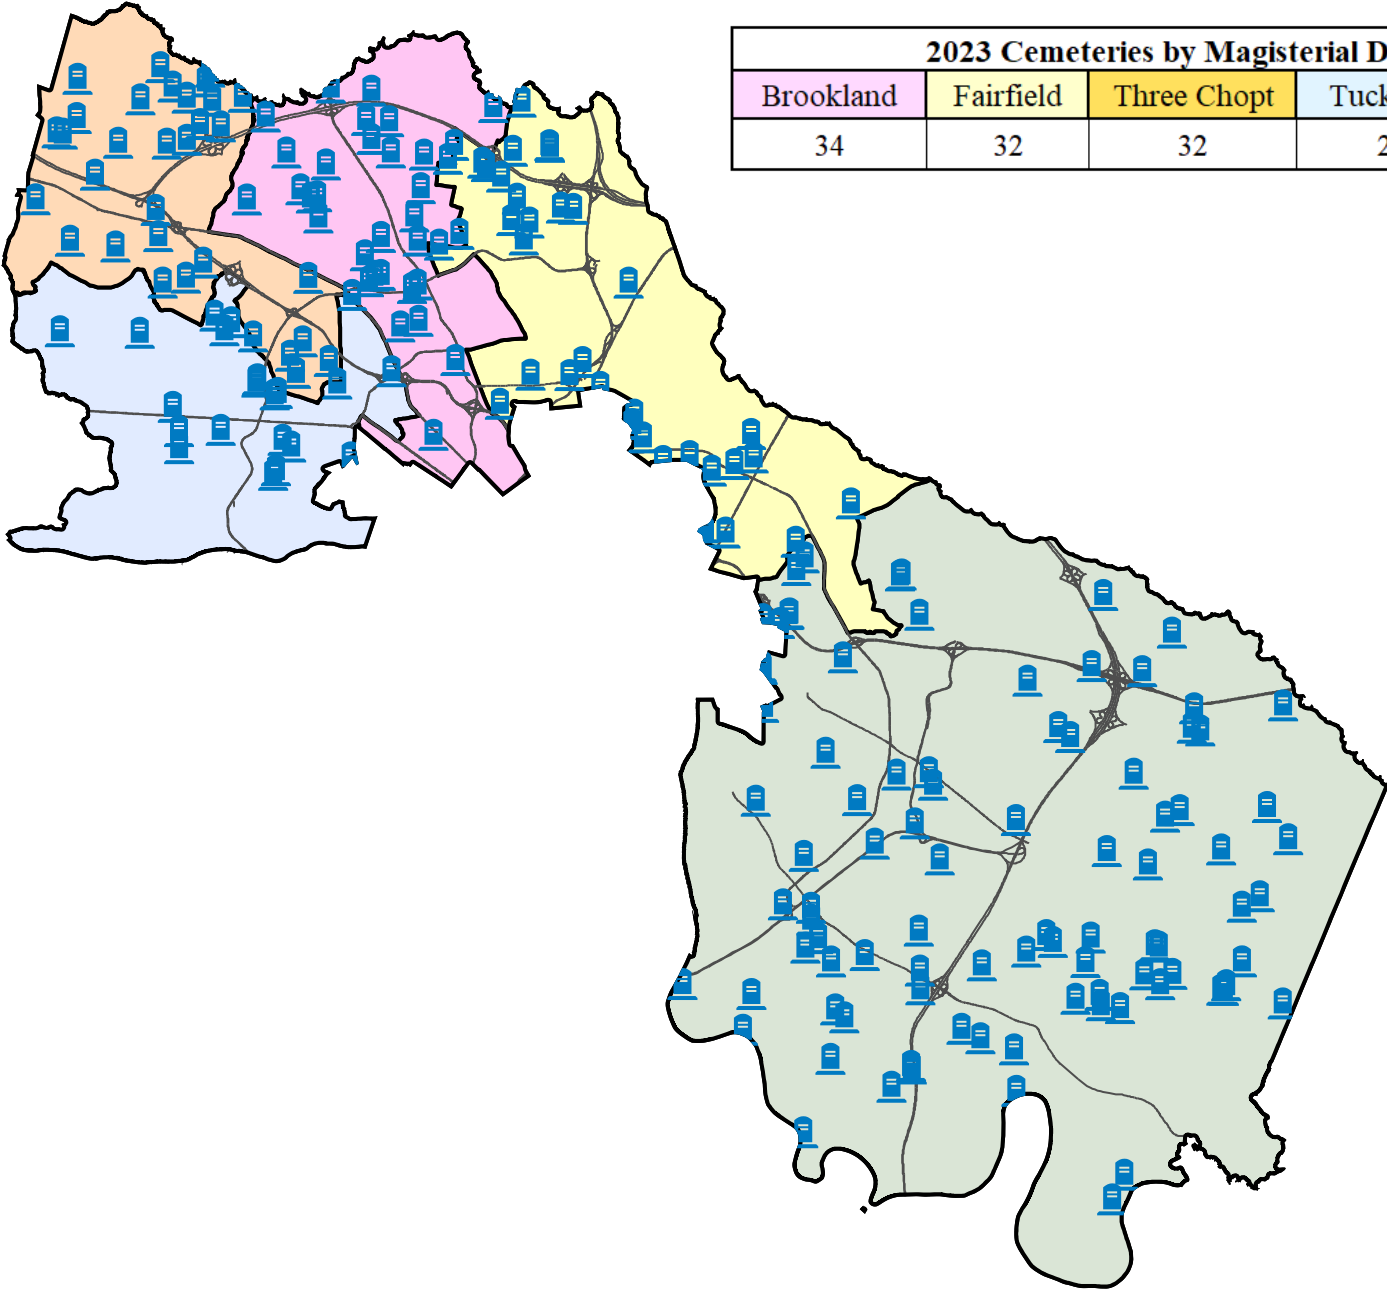

Henrico County

2023 Cemeteries by Magisterial District

2023 Cemeteries by Magisterial District				
Brookland	Fairfield	Three Chopt	Tuckahoe	Varina
34	32	32	21	91

- Brookland
- Fairfield
- Three Chopt
- Tuckahoe
- Varina
- Cemeteries