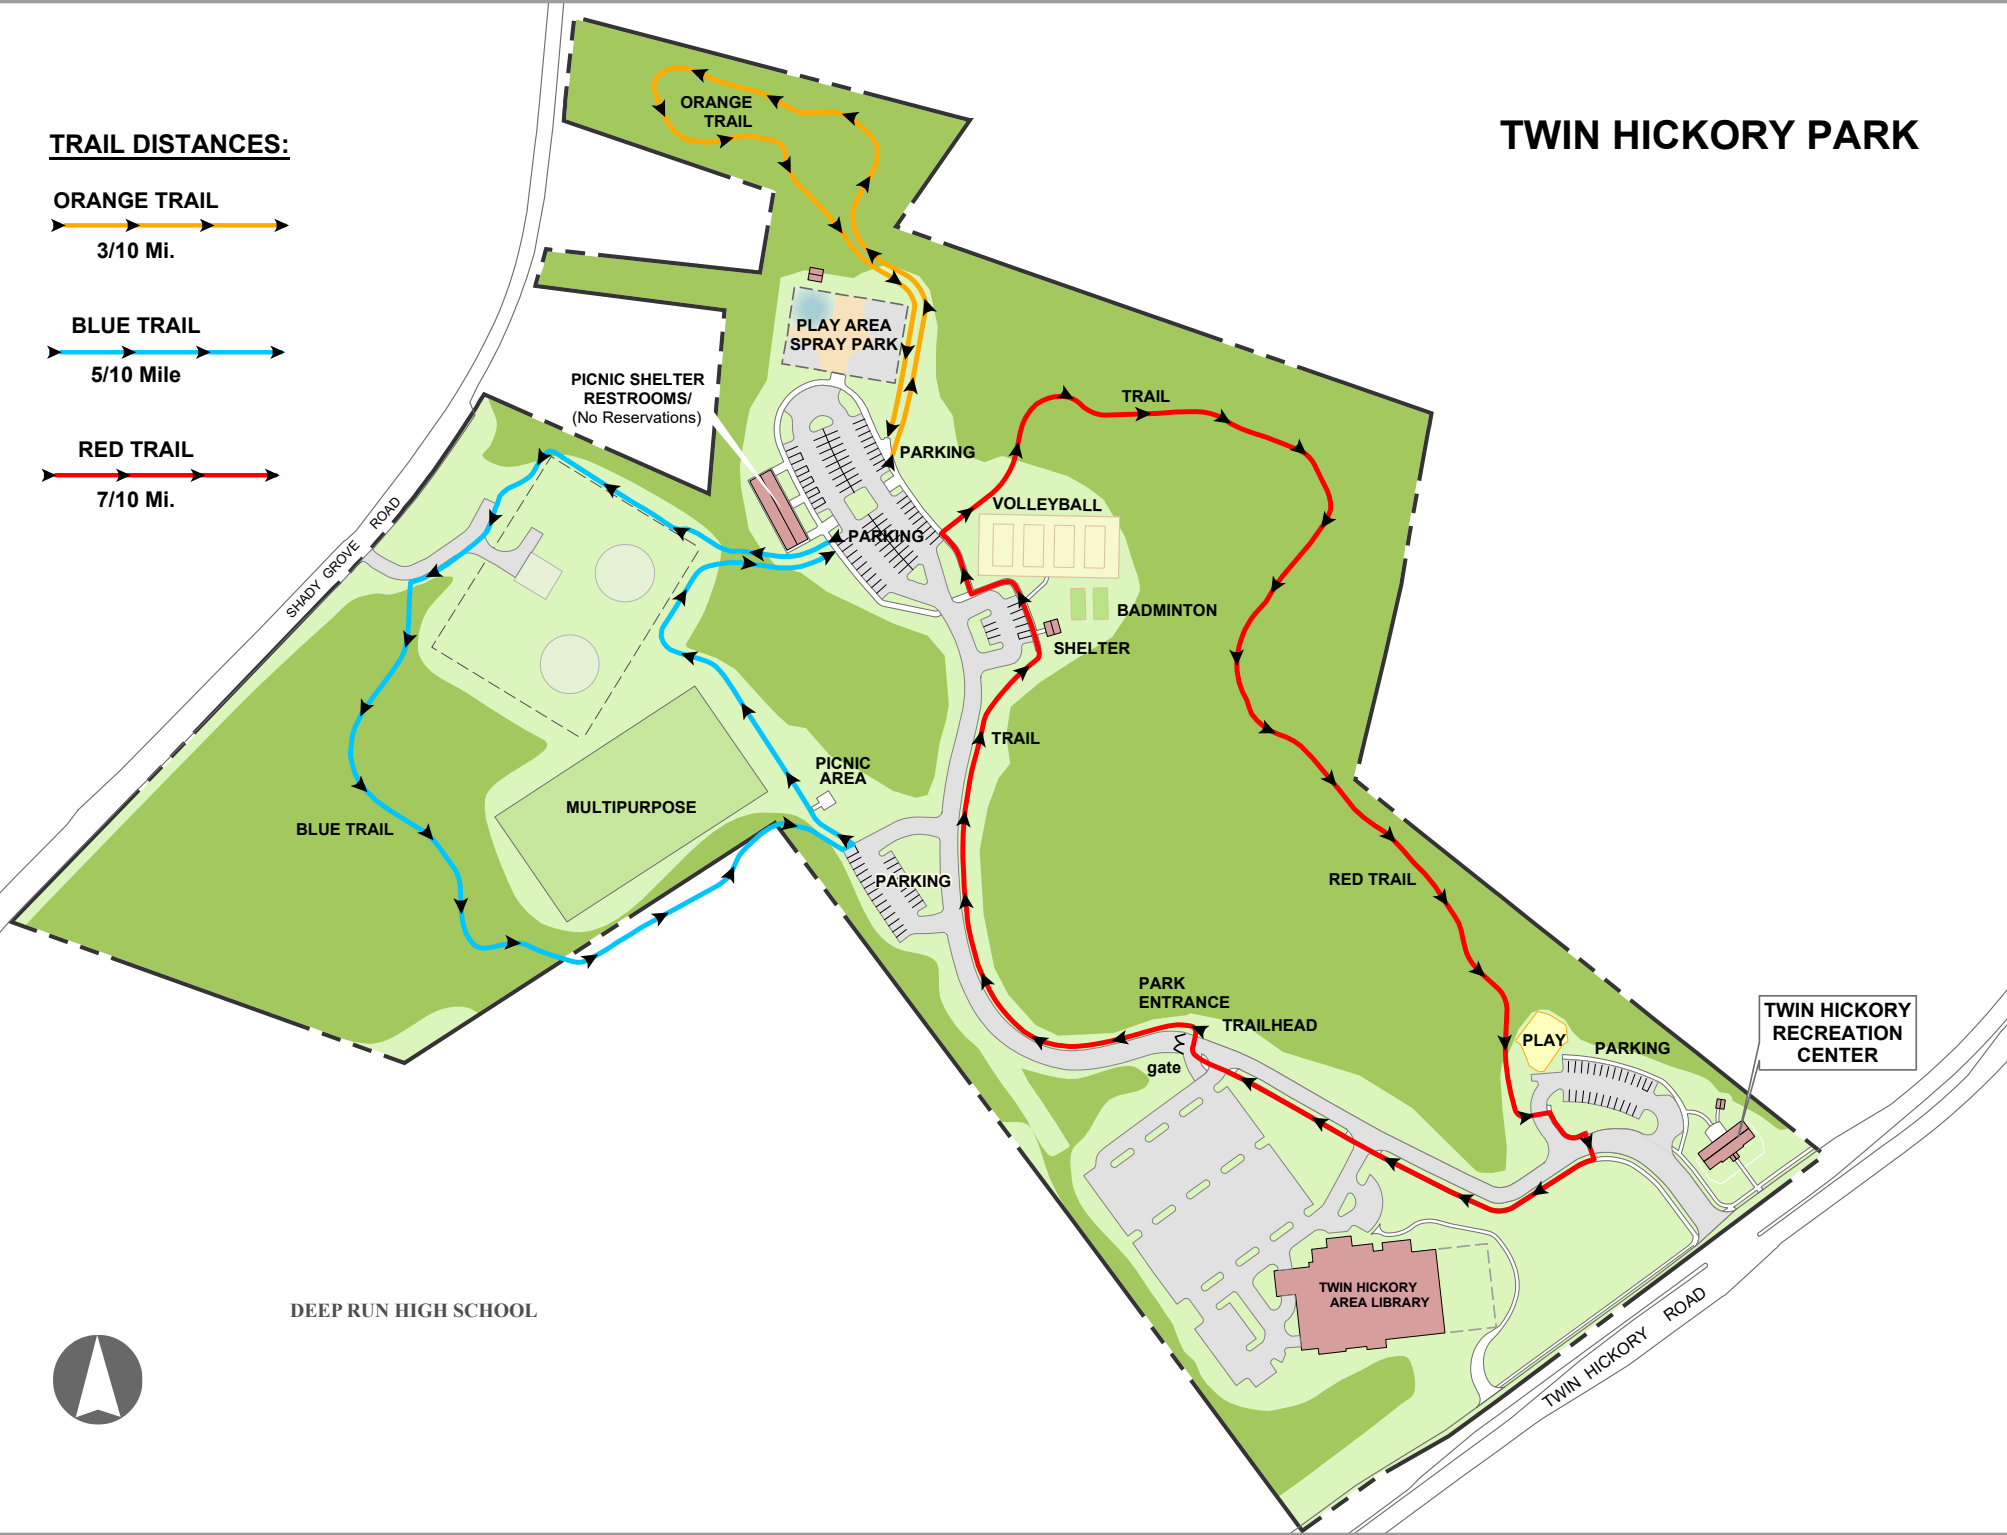

TWIN HICKORY PARK

TRAIL DISTANCES:

ORANGE TRAIL
3/10 Mi.

BLUE TRAIL
5/10 Mile

RED TRAIL
7/10 Mi.

DEEP RUN HIGH SCHOOL

TWIN HICKORY RECREATION CENTER

TWIN HICKORY AREA LIBRARY

TWIN HICKORY ROAD

SHADY GROVE ROAD

ORANGE TRAIL

PLAY AREA
SPRAY PARK

PICNIC SHELTER
RESTROOMS/
(No Reservations)

PARKING

VOLLEYBALL

BADMINTON

SHELTER

TRAIL

PICNIC AREA

MULTIPURPOSE

PARKING

RED TRAIL

PARK ENTRANCE

TRAILHEAD

gate

PLAY

PARKING

TWIN HICKORY RECREATION CENTER

TWIN HICKORY AREA LIBRARY

TWIN HICKORY ROAD