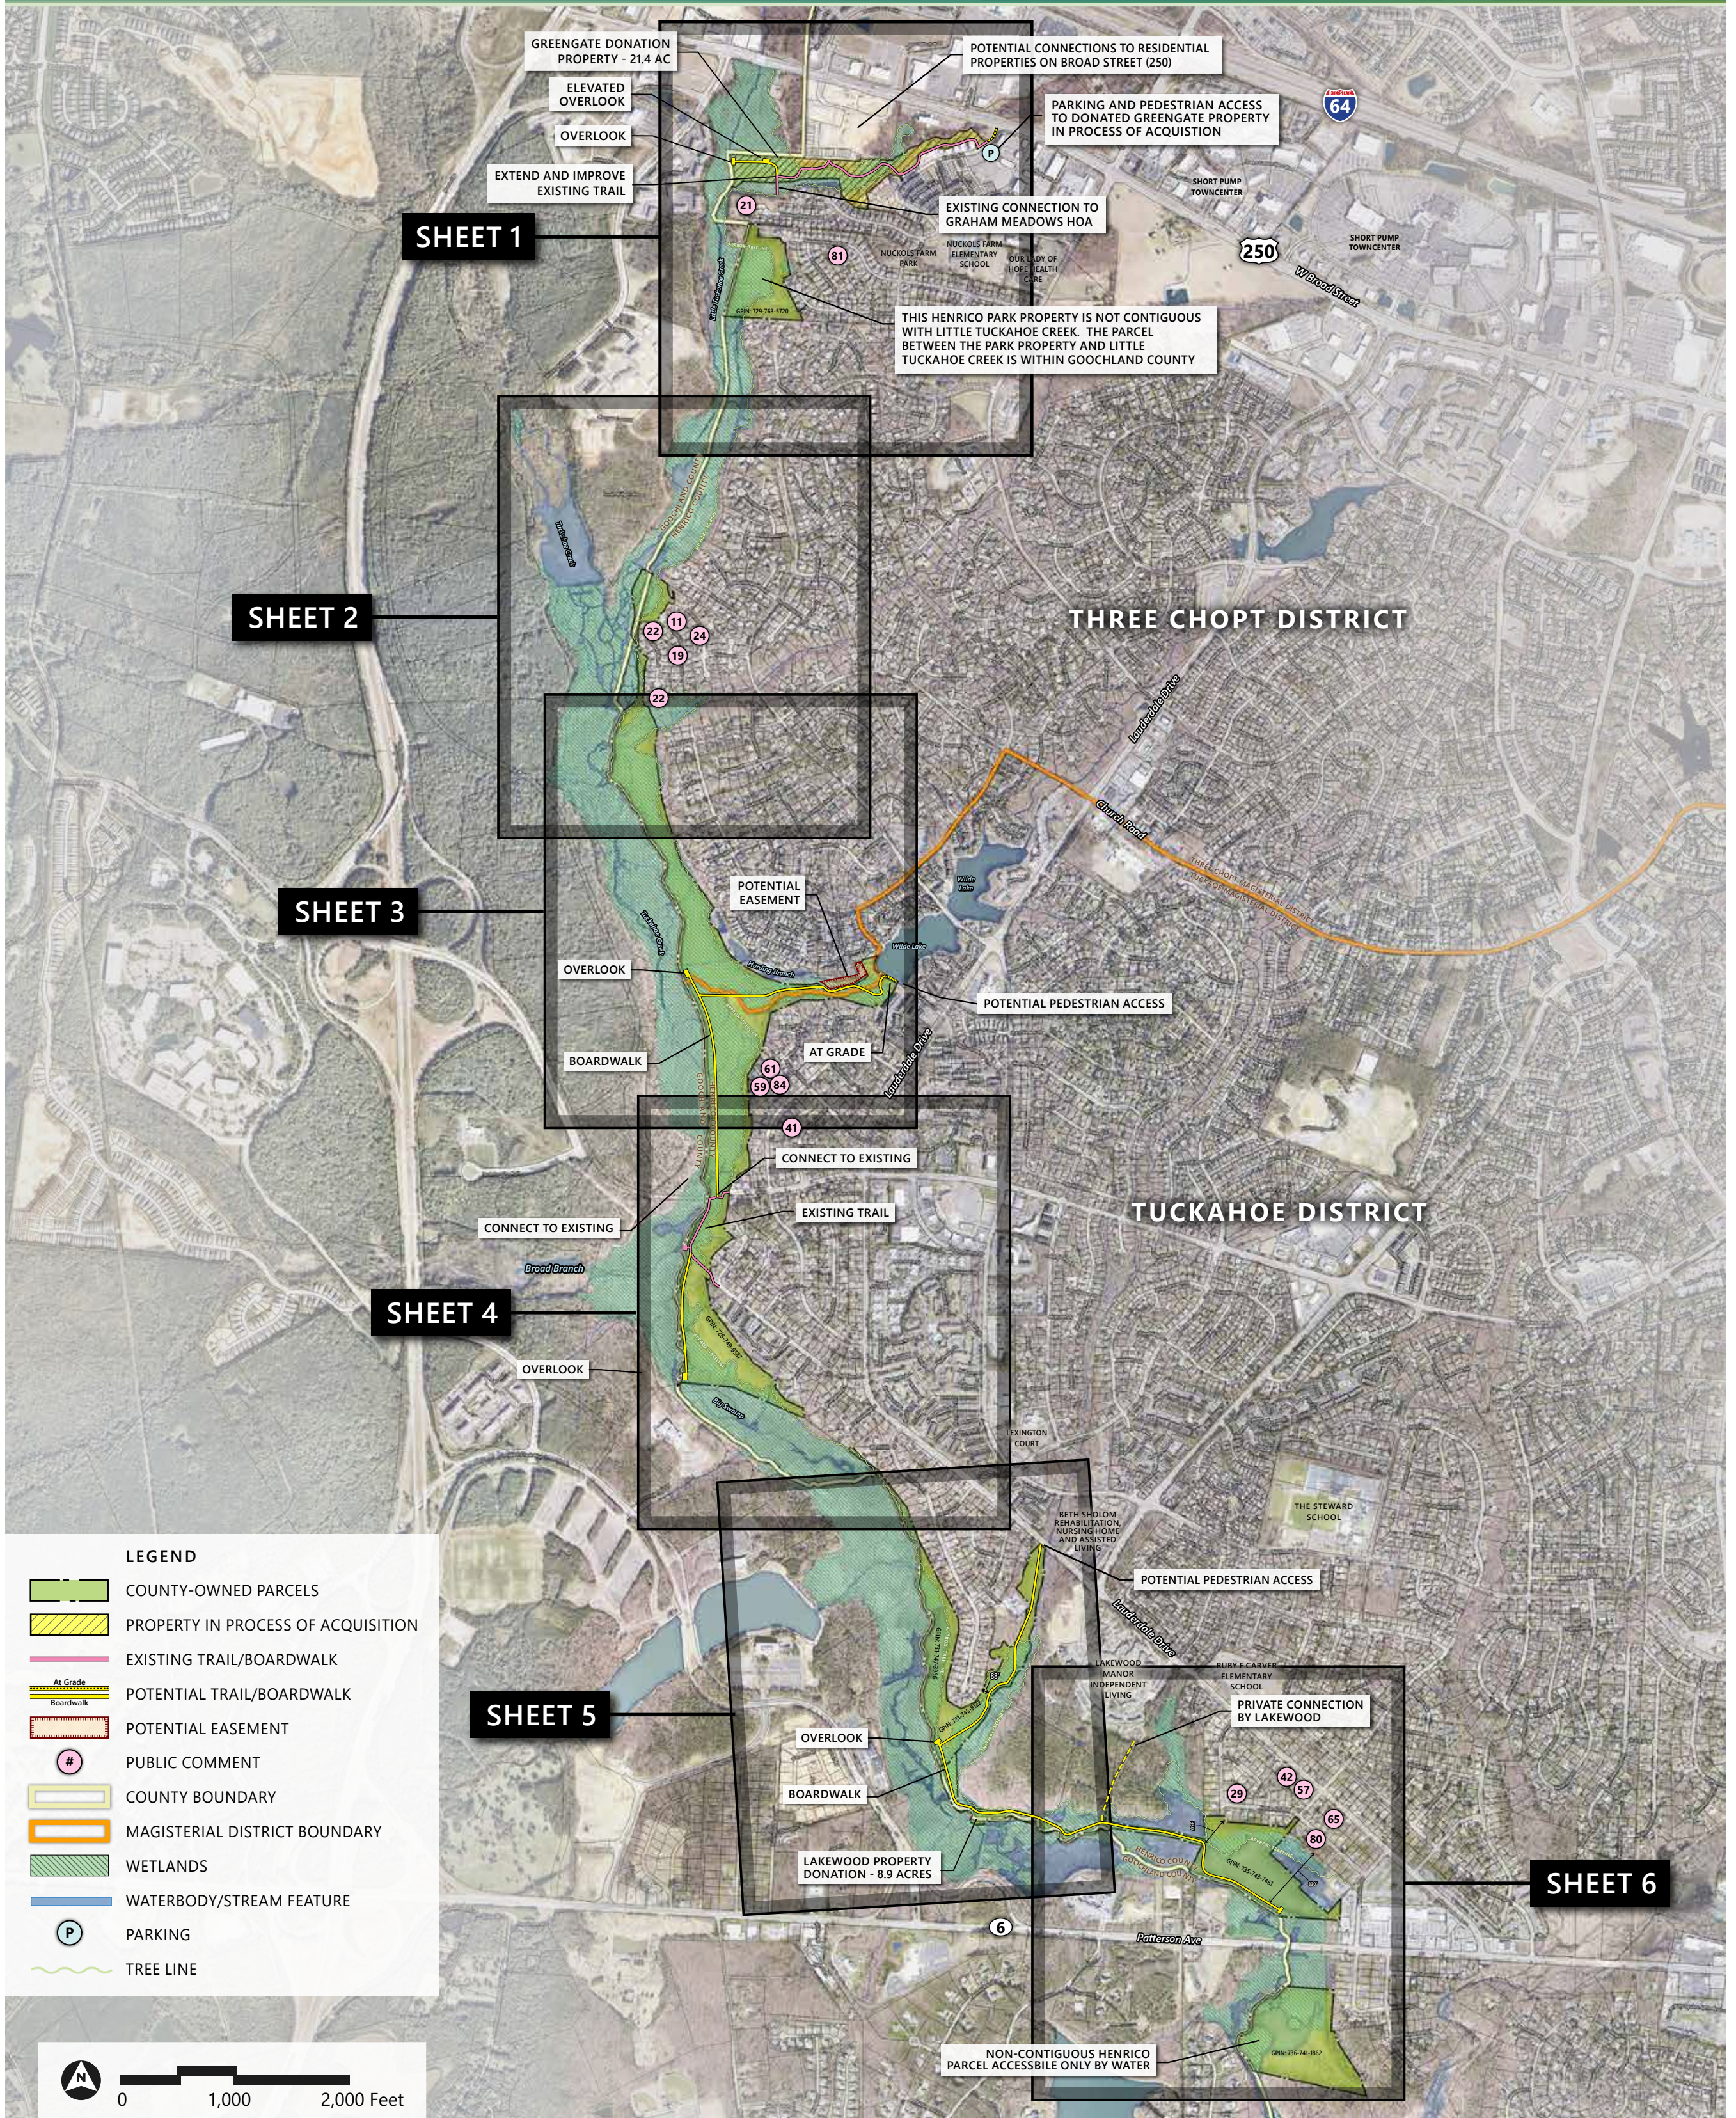

Tuckahoe Creek Park Study for Potential Boardwalk/Trail Extension

PHASE 2

Tuckahoe Creek Park
Henrico County

SHEET 1

SHEET 2

SHEET 3

SHEET 4

SHEET 5

SHEET 6

LEGEND

- COUNTY-OWNED PARCELS
- PROPERTY IN PROCESS OF ACQUISITION
- EXISTING TRAIL/BOARDWALK
- POTENTIAL TRAIL/BOARDWALK
- POTENTIAL EASEMENT
- # PUBLIC COMMENT
- COUNTY BOUNDARY
- MAGISTERIAL DISTRICT BOUNDARY
- WETLANDS
- WATERBODY/STREAM FEATURE
- P PARKING
- TREE LINE