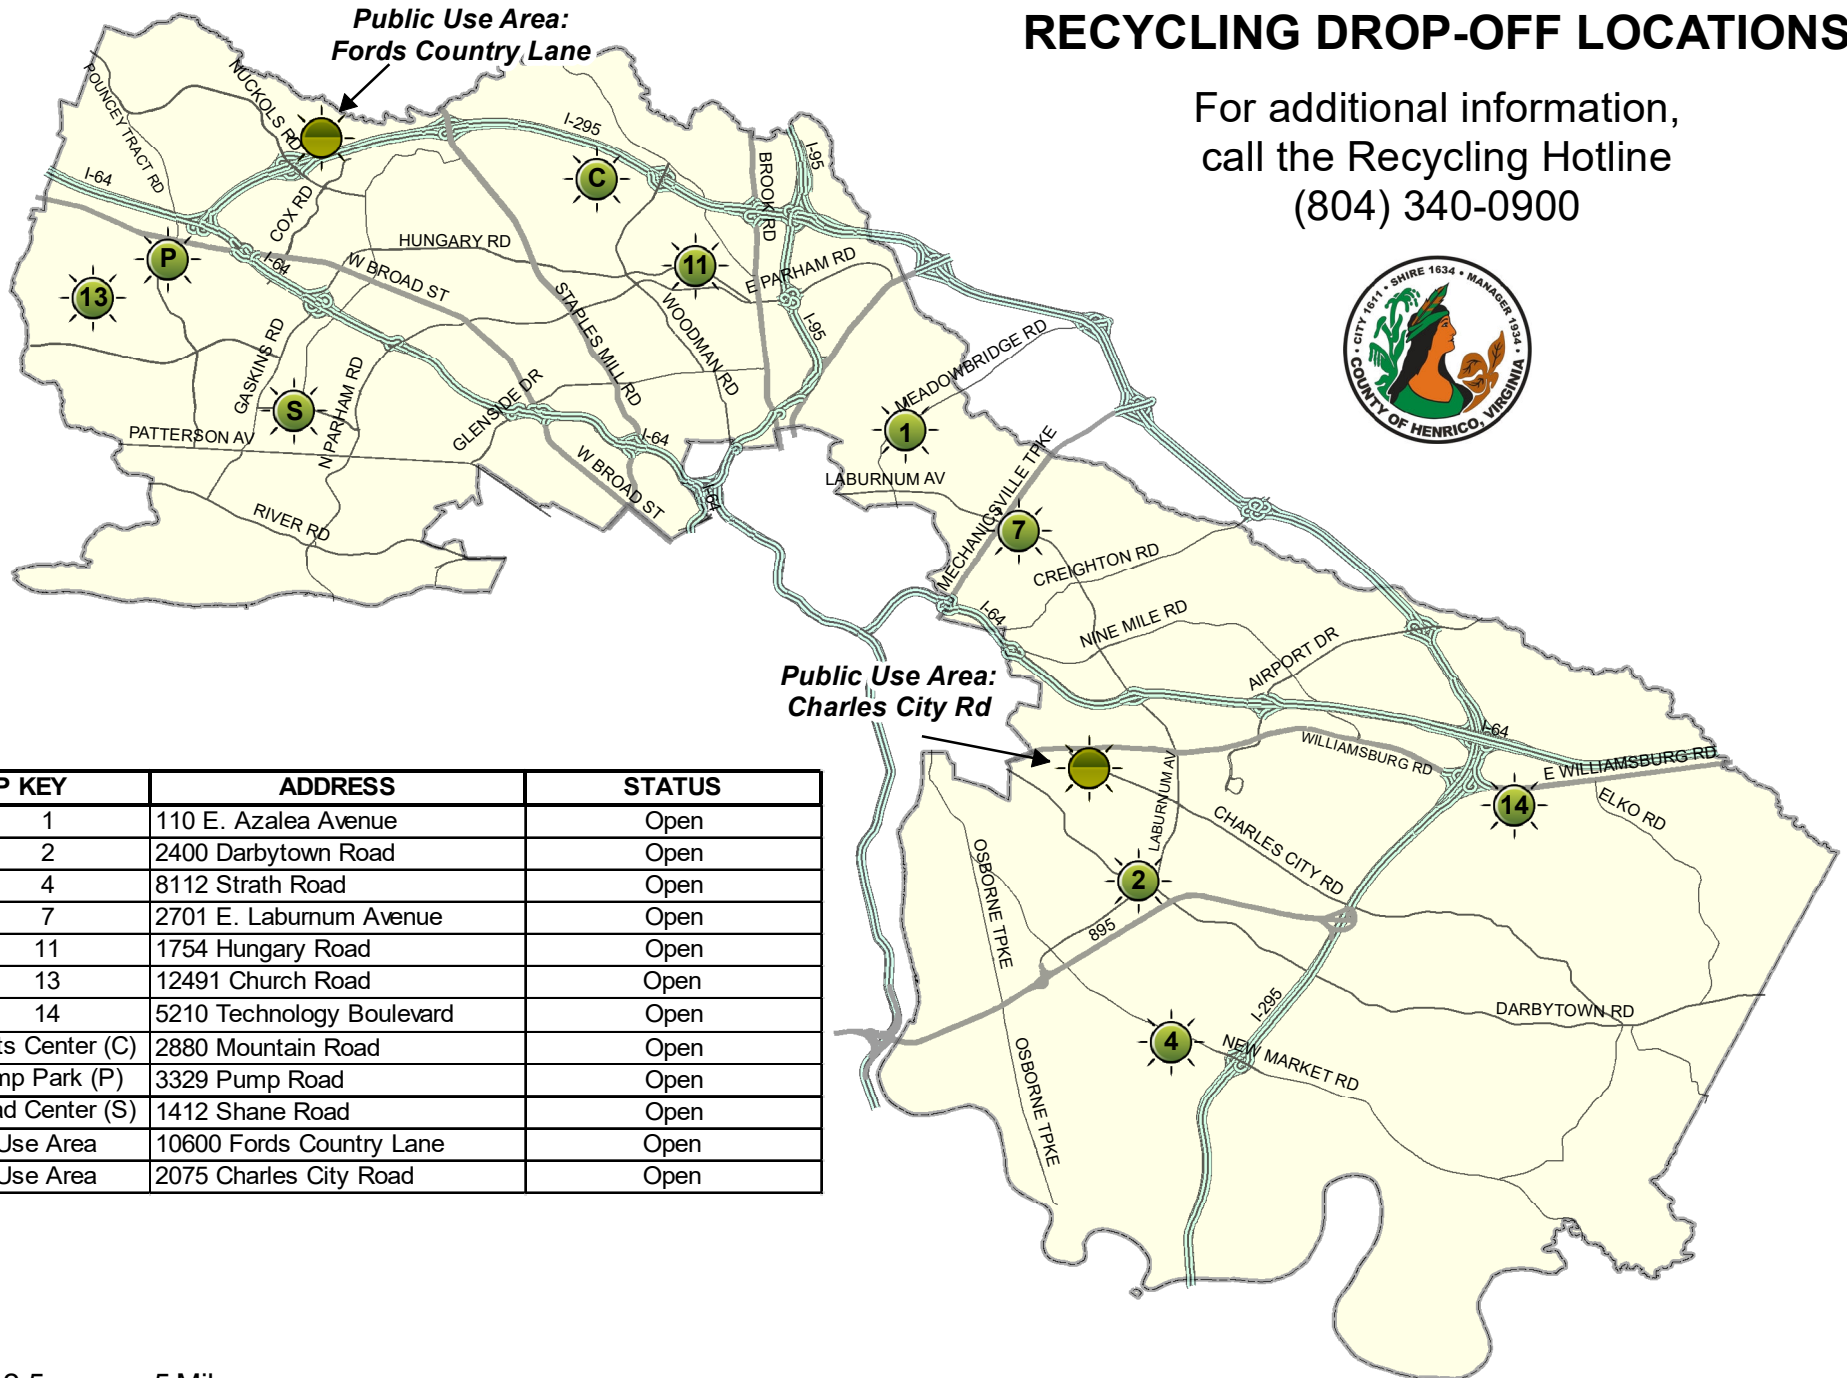

COUNTY OF HENRICO RECYCLING DROP-OFF LOCATIONS

For additional information,
call the Recycling Hotline
(804) 340-0900

MAP KEY		ADDRESS	STATUS
Fire Stations	1	110 E. Azalea Avenue	Open
	2	2400 Darbytown Road	Open
	4	8112 Strath Road	Open
	7	2701 E. Laburnum Avenue	Open
	11	1754 Hungary Road	Open
	13	12491 Church Road	Open
	14	5210 Technology Boulevard	Open
Cultural Arts Center (C)		2880 Mountain Road	Open
Short Pump Park (P)		3329 Pump Road	Open
Shane Road Center (S)		1412 Shane Road	Open
Public Use Area		10600 Fords Country Lane	Open
Public Use Area		2075 Charles City Road	Open

Map Updated on: October 30, 2023
Division of Solid Waste and Recycling