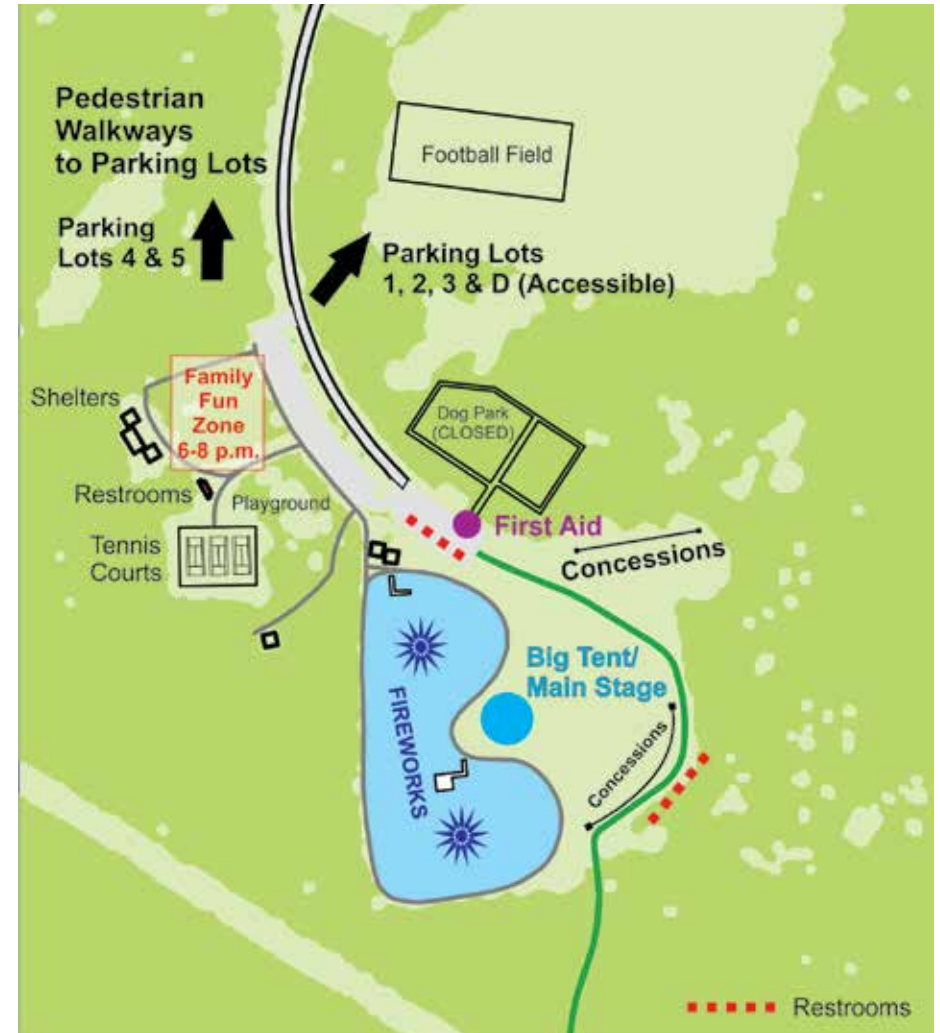

EVENT SCHEDULE

5:00 p.m.

Pre-Concert Entertainment
Emcee Kelli Lemon & DJ Lonnie B
Highland Spring H.S. Cheer Team (5:45 p.m.)

6:00 p.m.

Family Fun Zone Opens (until 8 p.m.)

8:00 p.m.

Richmond Symphony Concert
(Family Fun Zone Closes)

9:15 p.m.

Fireworks & Light Show

Share your photos with us!
#RedWhiteandLights

Event Map

Welcome to Dorey Park!

Share your photos with us!
#RedWhiteandLights

Henrico County Recreation & Parks