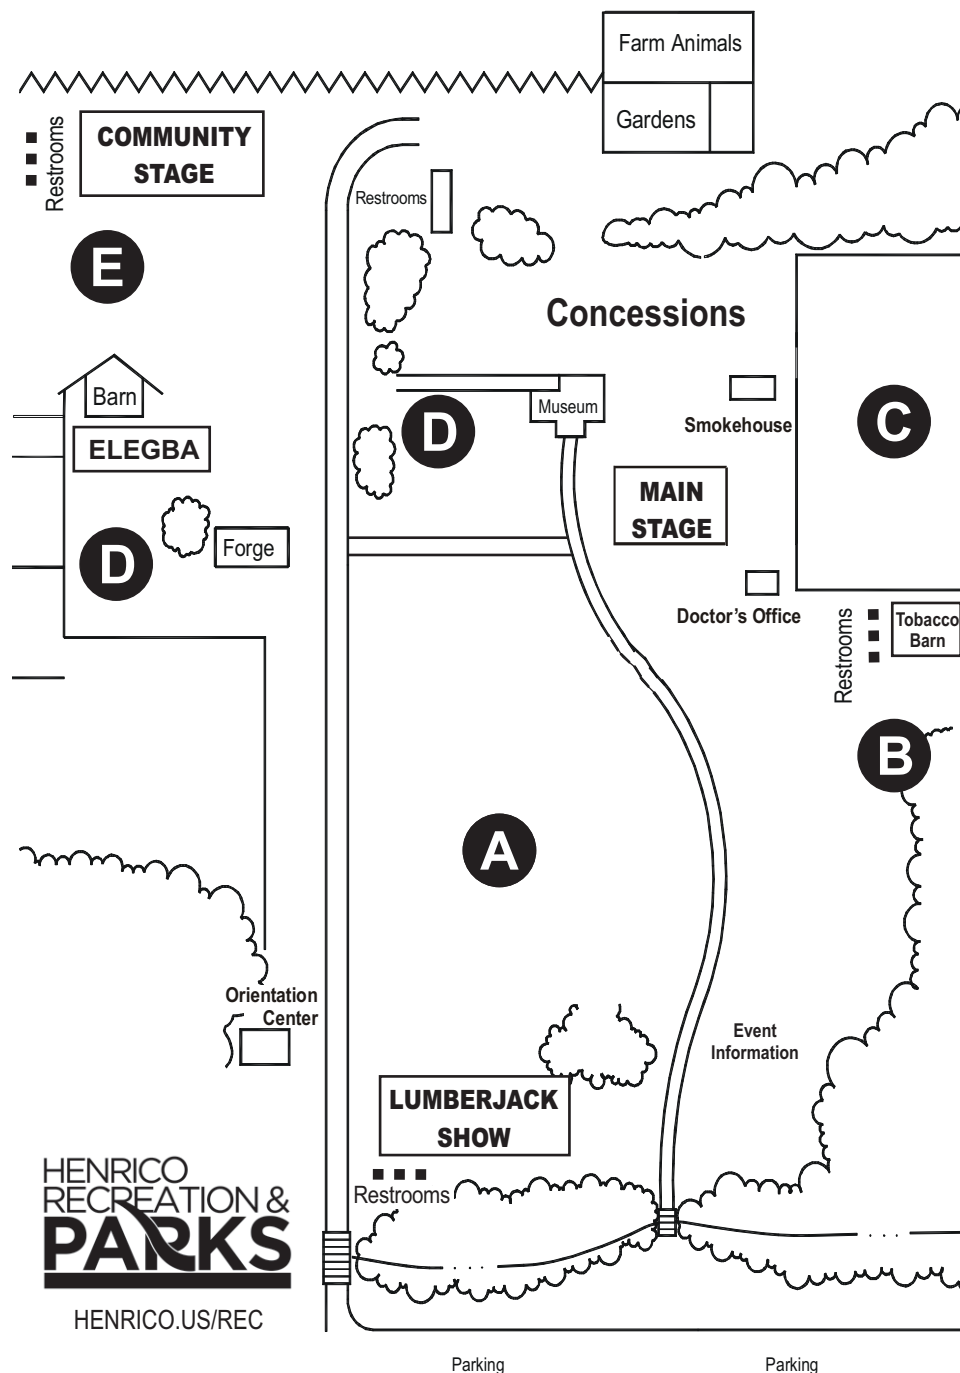

Welcome to Harvest Festival + Glen Allen Day 2018!

EVENT SCHEDULE AND ACTIVITIES

Main Stage

Glen Allen HS Chorus / National Anthem.....10:30 a.m.
 Company Store Band11 a.m.-12:30 p.m.
 Mountain Highway2-4 p.m.

Community Stage

Rainbow Rock Band.....11 a.m.-noon
 Glen Allen's Got Talent.....12:15-2:45 p.m.
 School of Rock.....3-4 p.m.

Elegba Folklore Society

Performance10:45 & 11:45 a.m.

Lumberjacks

Shows12:30, 1:30, & 2:30 p.m.
 Interactive Camp.....3 p.m.

- A** **Glen Allen Day Vendor Fair**
- B** **Family Fun**
 Laser Tag
 Game Truck
 Pony Rides
 Petting Zoo
- C** **Straw Maze**
 Corn Box (Ages 4 & Under)
 Climbing Wall (Ages 16+)
 Mechanical Bull
 Dunk Tank
 Pull-up Bar
 Basketball Hoop
 Airbrush Tattoos
 Pumpkin Decorating
 Fall Craft

Open for House Tours: Meadow Farm Museum

Harvest Festival + Glen Allen Day Event Map

HENRICO RECREATION & PARKS

HENRICO.US/REC

Follow Henrico County Recreation & Parks on Facebook, Twitter, & Instagram