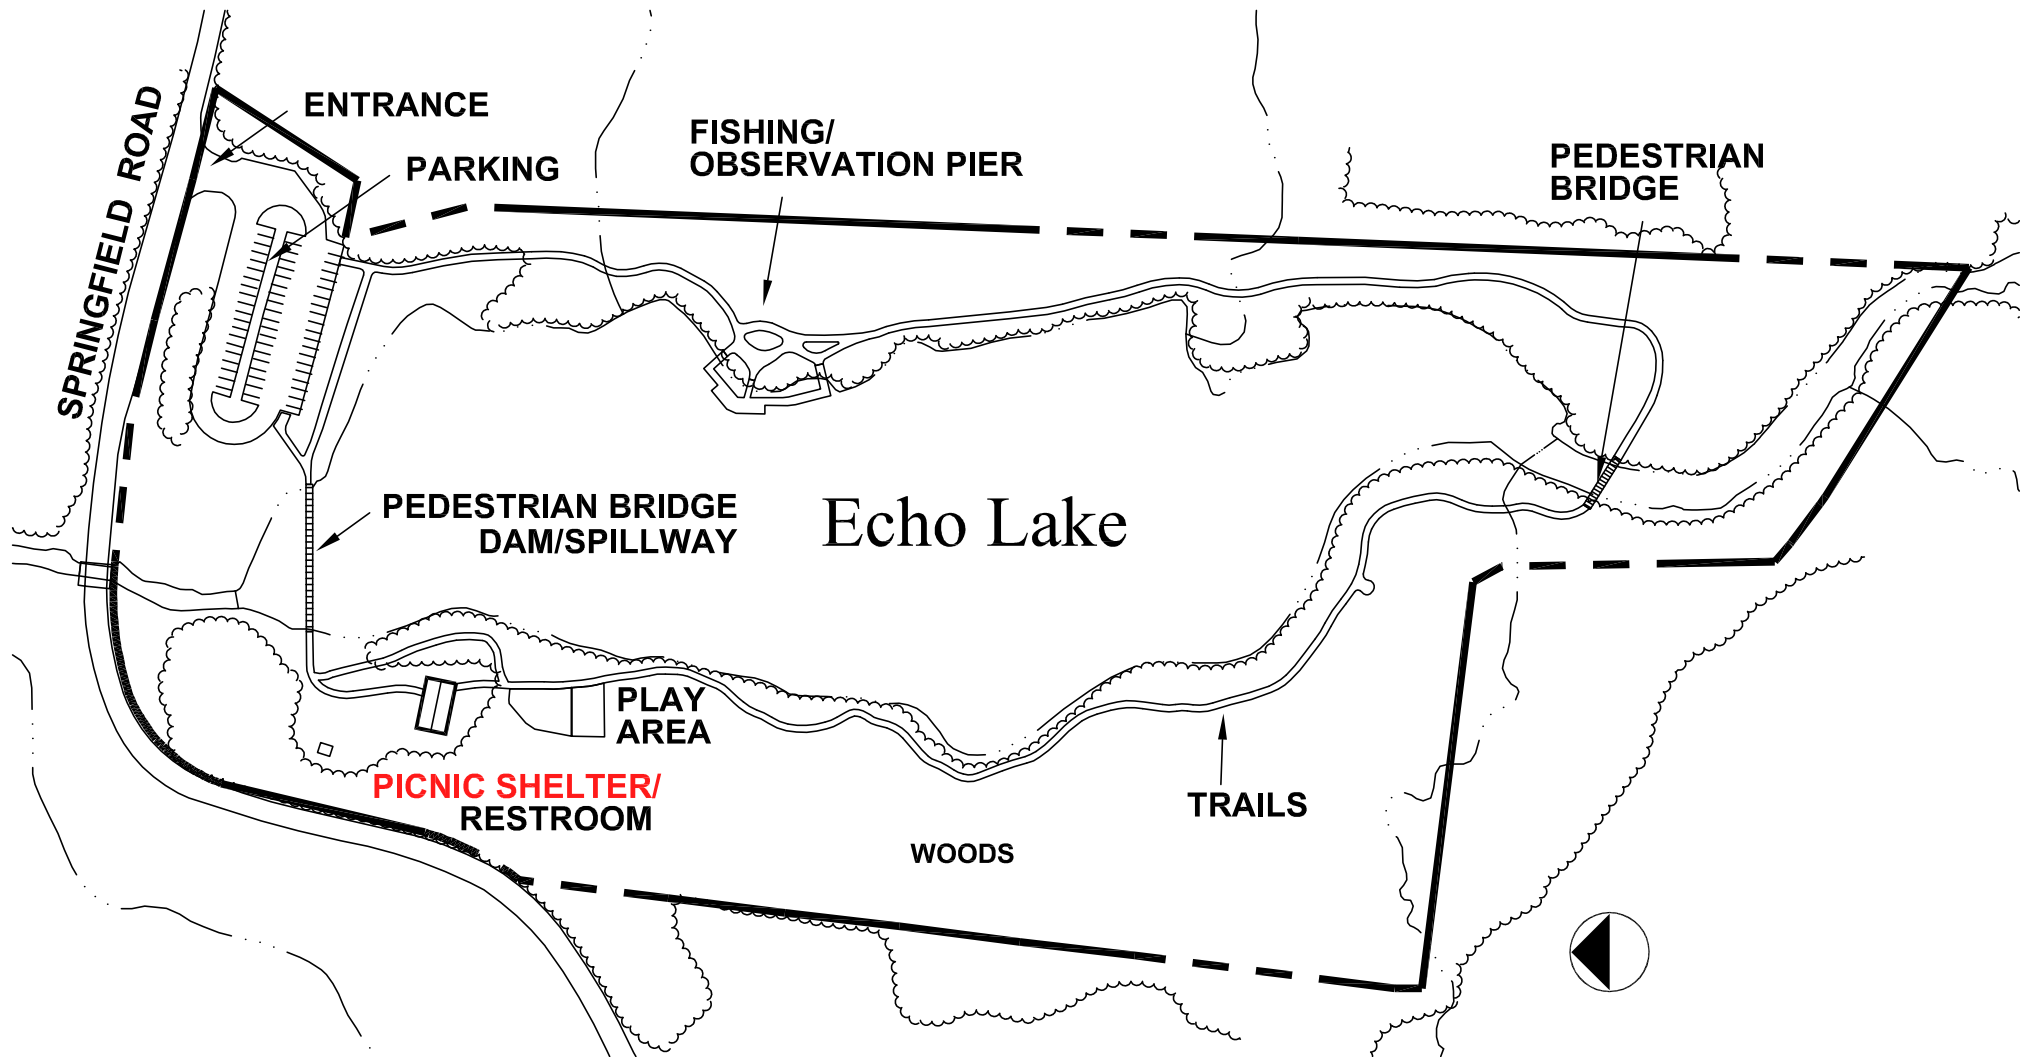

Echo Lake Park

Length of Trail around Lake is .67 Mile