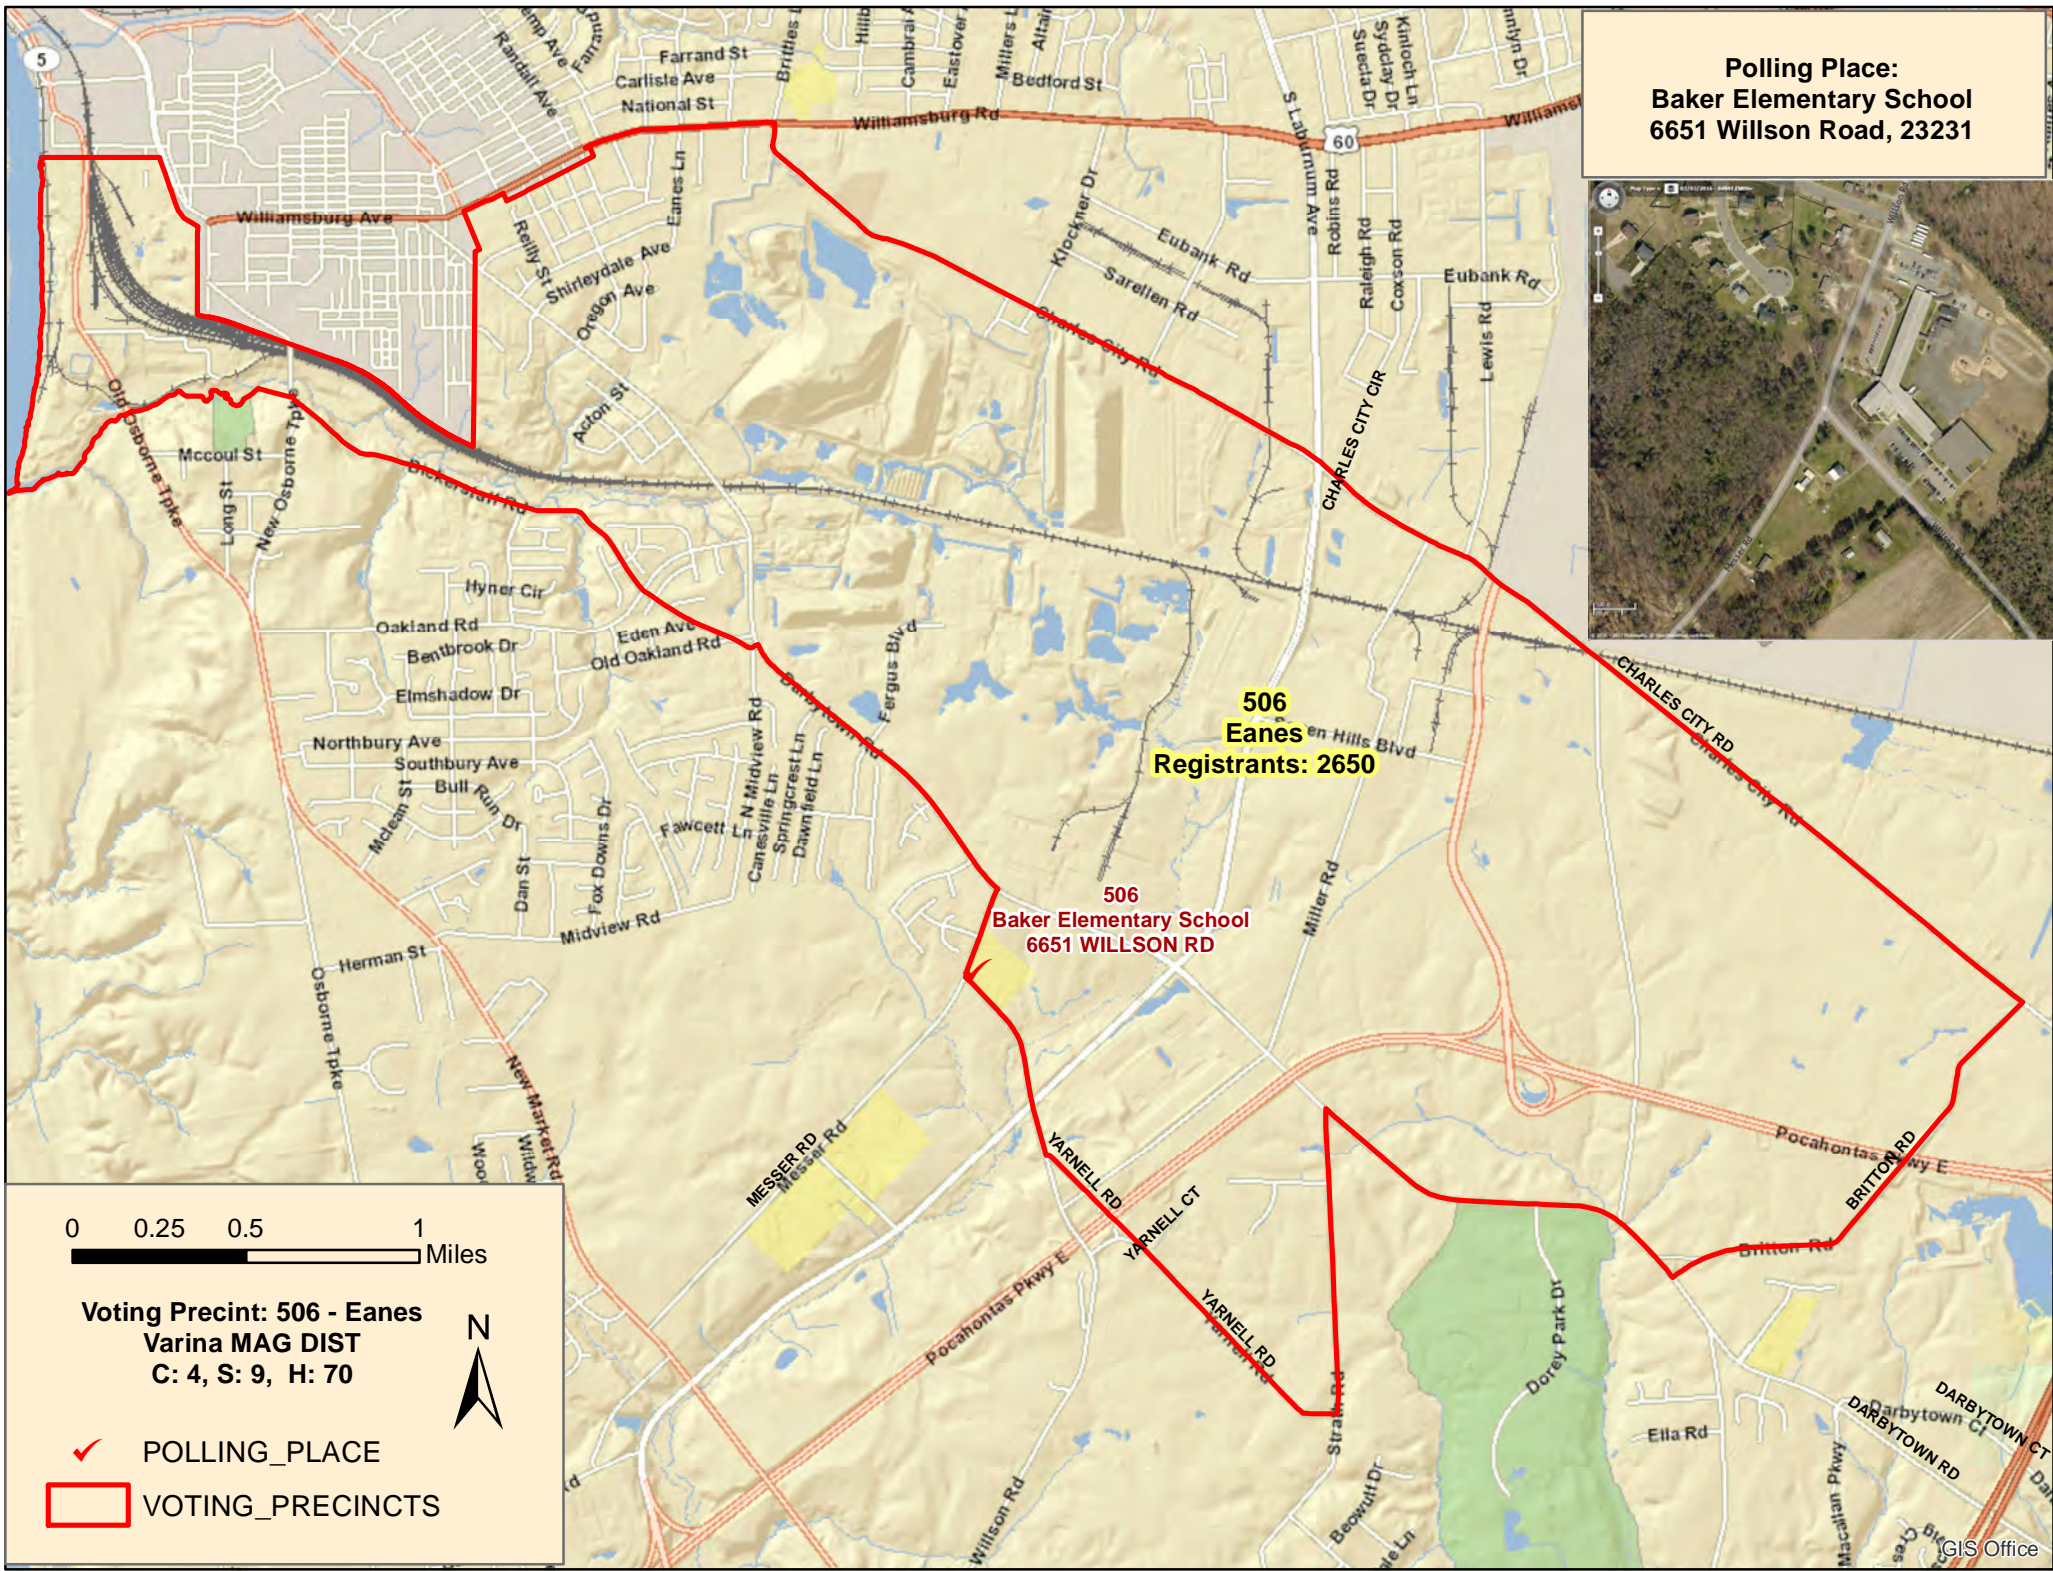

**Polling Place:  
Baker Elementary School  
6651 Willson Road, 23231**

**506  
Eanes  
Registrants: 2650**

**506  
Baker Elementary School  
6651 WILLSON RD**

**Voting Precinct: 506 - Eanes  
Varina MAG DIST  
C: 4, S: 9, H: 70**

-  POLLING\_PLACE
-  VOTING\_PRECINCTS