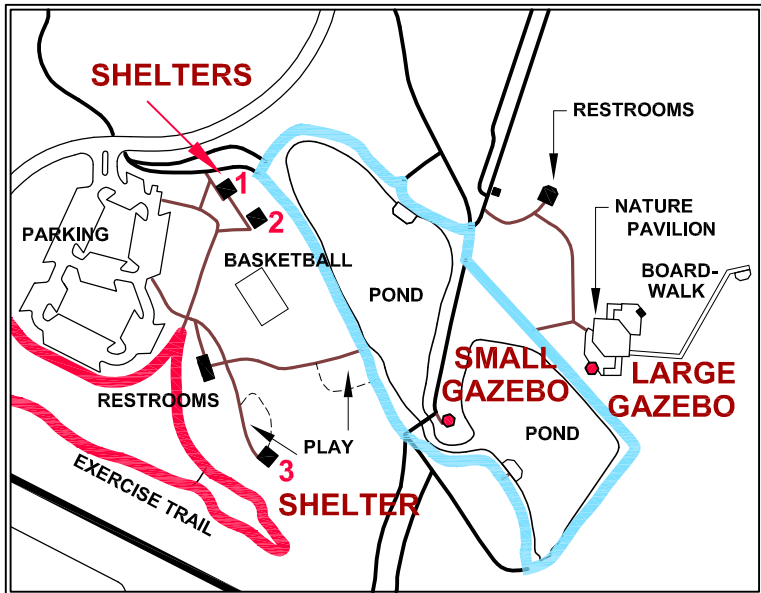

**Shelters 4, 5
Available for Reservation**

**Shelters 1, 2, 3
Small and Large Gazebos
Available for Reservation**

Deep Run Park

- 7/10 Mile
- 5/10 Mile
- 4/10 Mile
- 3/10 Mile