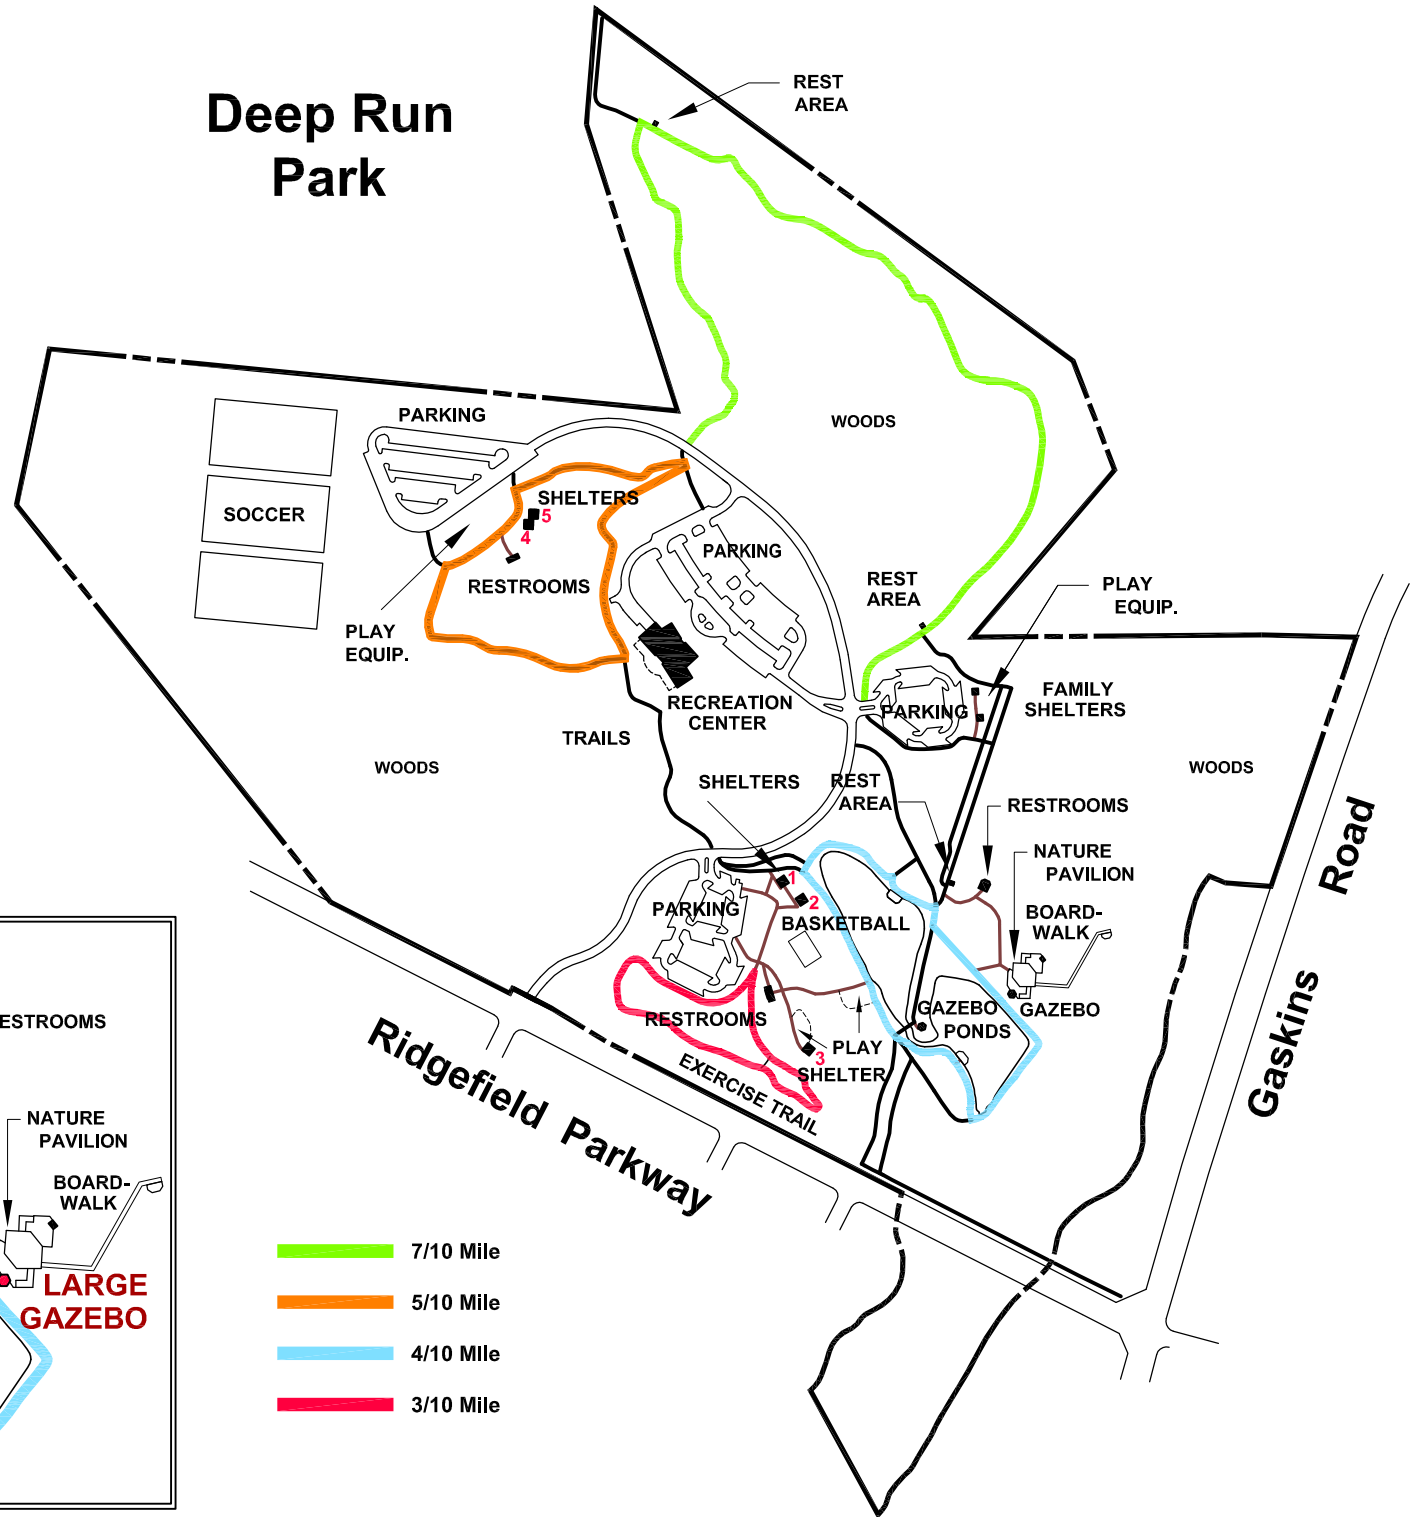

**Shelters 4, 5
Available for Reservation**

**Shelters 1, 2, 3
Small and Large Gazebos
Available for Reservation**

Deep Run Park

- 7/10 Mile
- 5/10 Mile
- 4/10 Mile
- 3/10 Mile