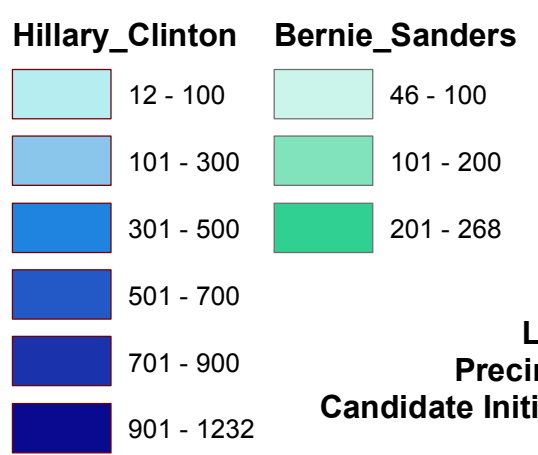

County of Henrico
 Democratic Voter Turnout
 Tuesday, March 1, 2016
 Democratic
 Presidential Primary Election

Precinct Code	DEM Turnout Percent	Total Ballots Cast	DEM Total VOTES	Hillary Clinton	Bernie Sanders	Martin J. O'Malley
BROOKLAND	43.42%	15,440	6,704	4,030	2,648	26
FAIRFIELD	76.76%	15,246	11,703	9,314	2,352	37
THREE CHOPT	33.01%	16,841	5,560	3,302	2,240	18
TUCKAHOE	33.01%	19,636	6,482	3,820	2,562	100
VARINA	63.94%	13,857	8,860	6,963	1,861	36
MAG DIST TOTAL	48.52%	81,020	39,309	27,429	11,663	217
ABSENTEE TOTAL	51.36%	1,916	984	692	291	1
PROVISIONAL TOTAL	56.25%	160	90	49	40	1
GRAND TOTAL	48.60%	83,096	40,383	28,170	11,994	219

Total Number of Votes

Label:
 Precinct Number
 Candidate Initials and Total Votes