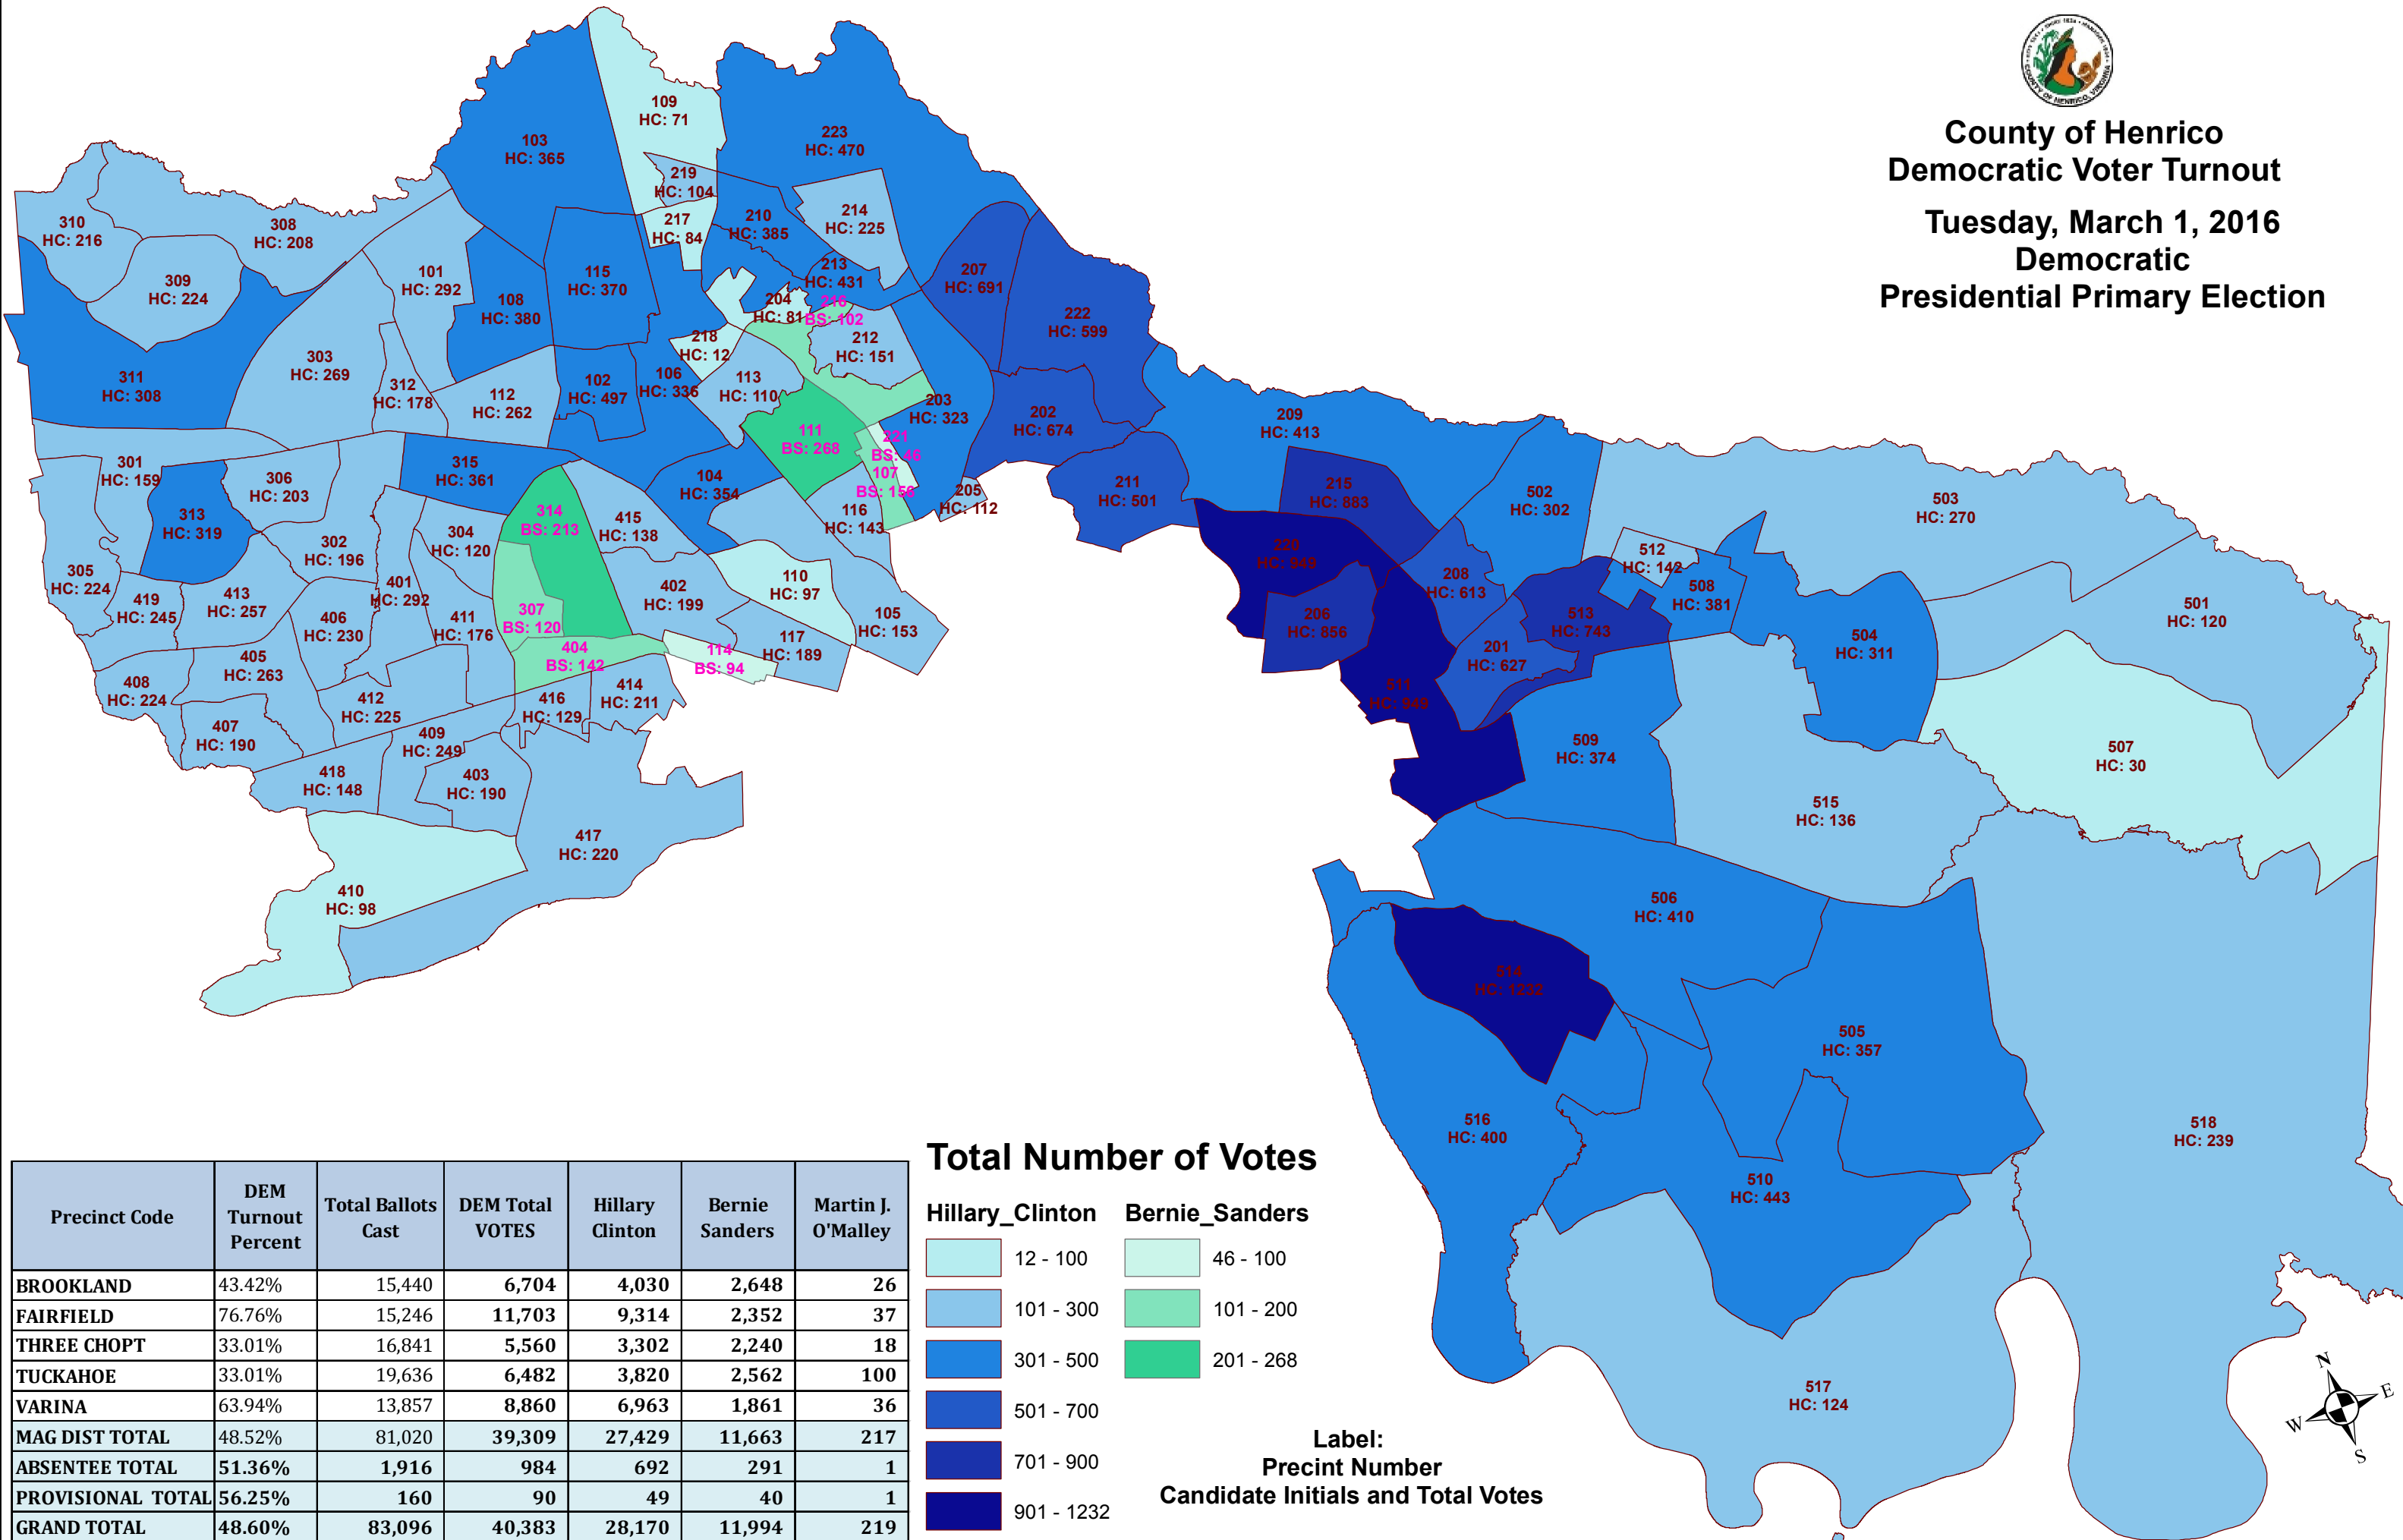

County of Henrico
 Democratic Voter Turnout
 Tuesday, March 1, 2016
 Democratic
 Presidential Primary Election

Precinct Code	DEM Turnout Percent	Total Ballots Cast	DEM Total VOTES	Hillary Clinton	Bernie Sanders	Martin J. O'Malley
BROOKLAND	43.42%	15,440	6,704	4,030	2,648	26
FAIRFIELD	76.76%	15,246	11,703	9,314	2,352	37
THREE CHOPT	33.01%	16,841	5,560	3,302	2,240	18
TUCKAHOE	33.01%	19,636	6,482	3,820	2,562	100
VARINA	63.94%	13,857	8,860	6,963	1,861	36
MAG DIST TOTAL	48.52%	81,020	39,309	27,429	11,663	217
ABSENTEE TOTAL	51.36%	1,916	984	692	291	1
PROVISIONAL TOTAL	56.25%	160	90	49	40	1
GRAND TOTAL	48.60%	83,096	40,383	28,170	11,994	219

Total Number of Votes

Label:
 Precinct Number
 Candidate Initials and Total Votes