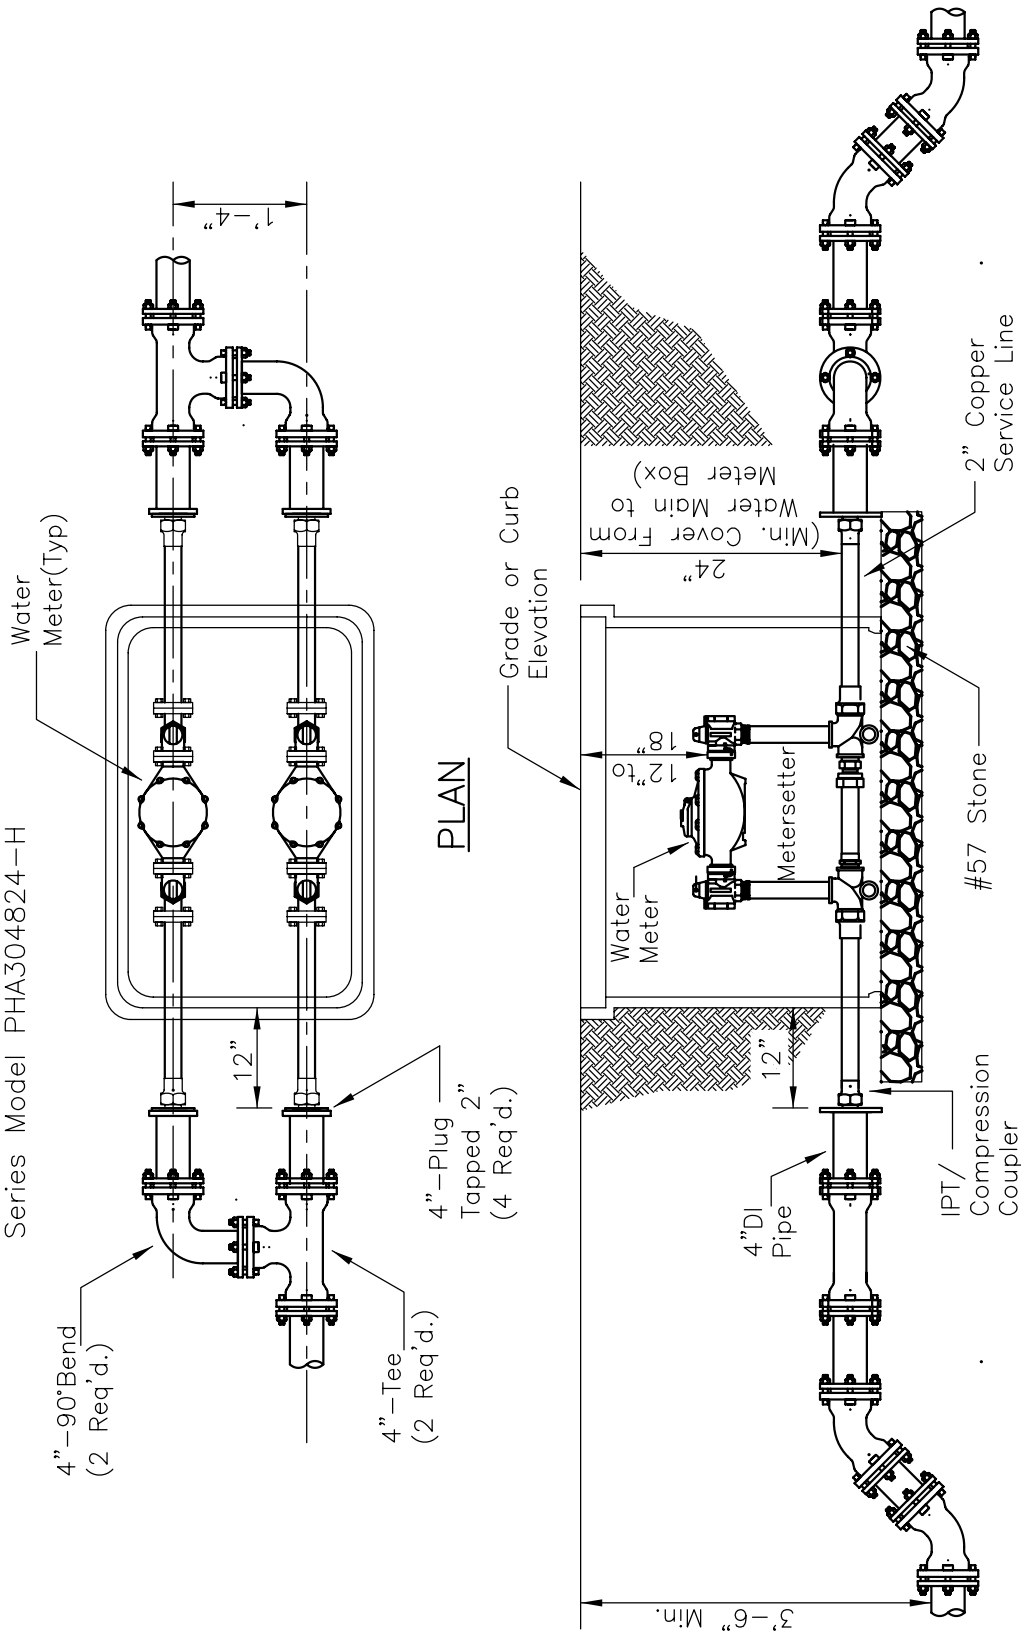

COUNTY OF HENRICO
DEPARTMENT OF PUBLIC UTILITIES

30" x 48" Polymer Concrete
Meter Box Similar to
Oldcastle Duo 30x48x24 or
Highline Products Ultra
Series Model PHA304824-H

REVISIONS
06/20/2014

DUAL 1½" & 2" METER SETTINGS

DRWG. NO.
D-540