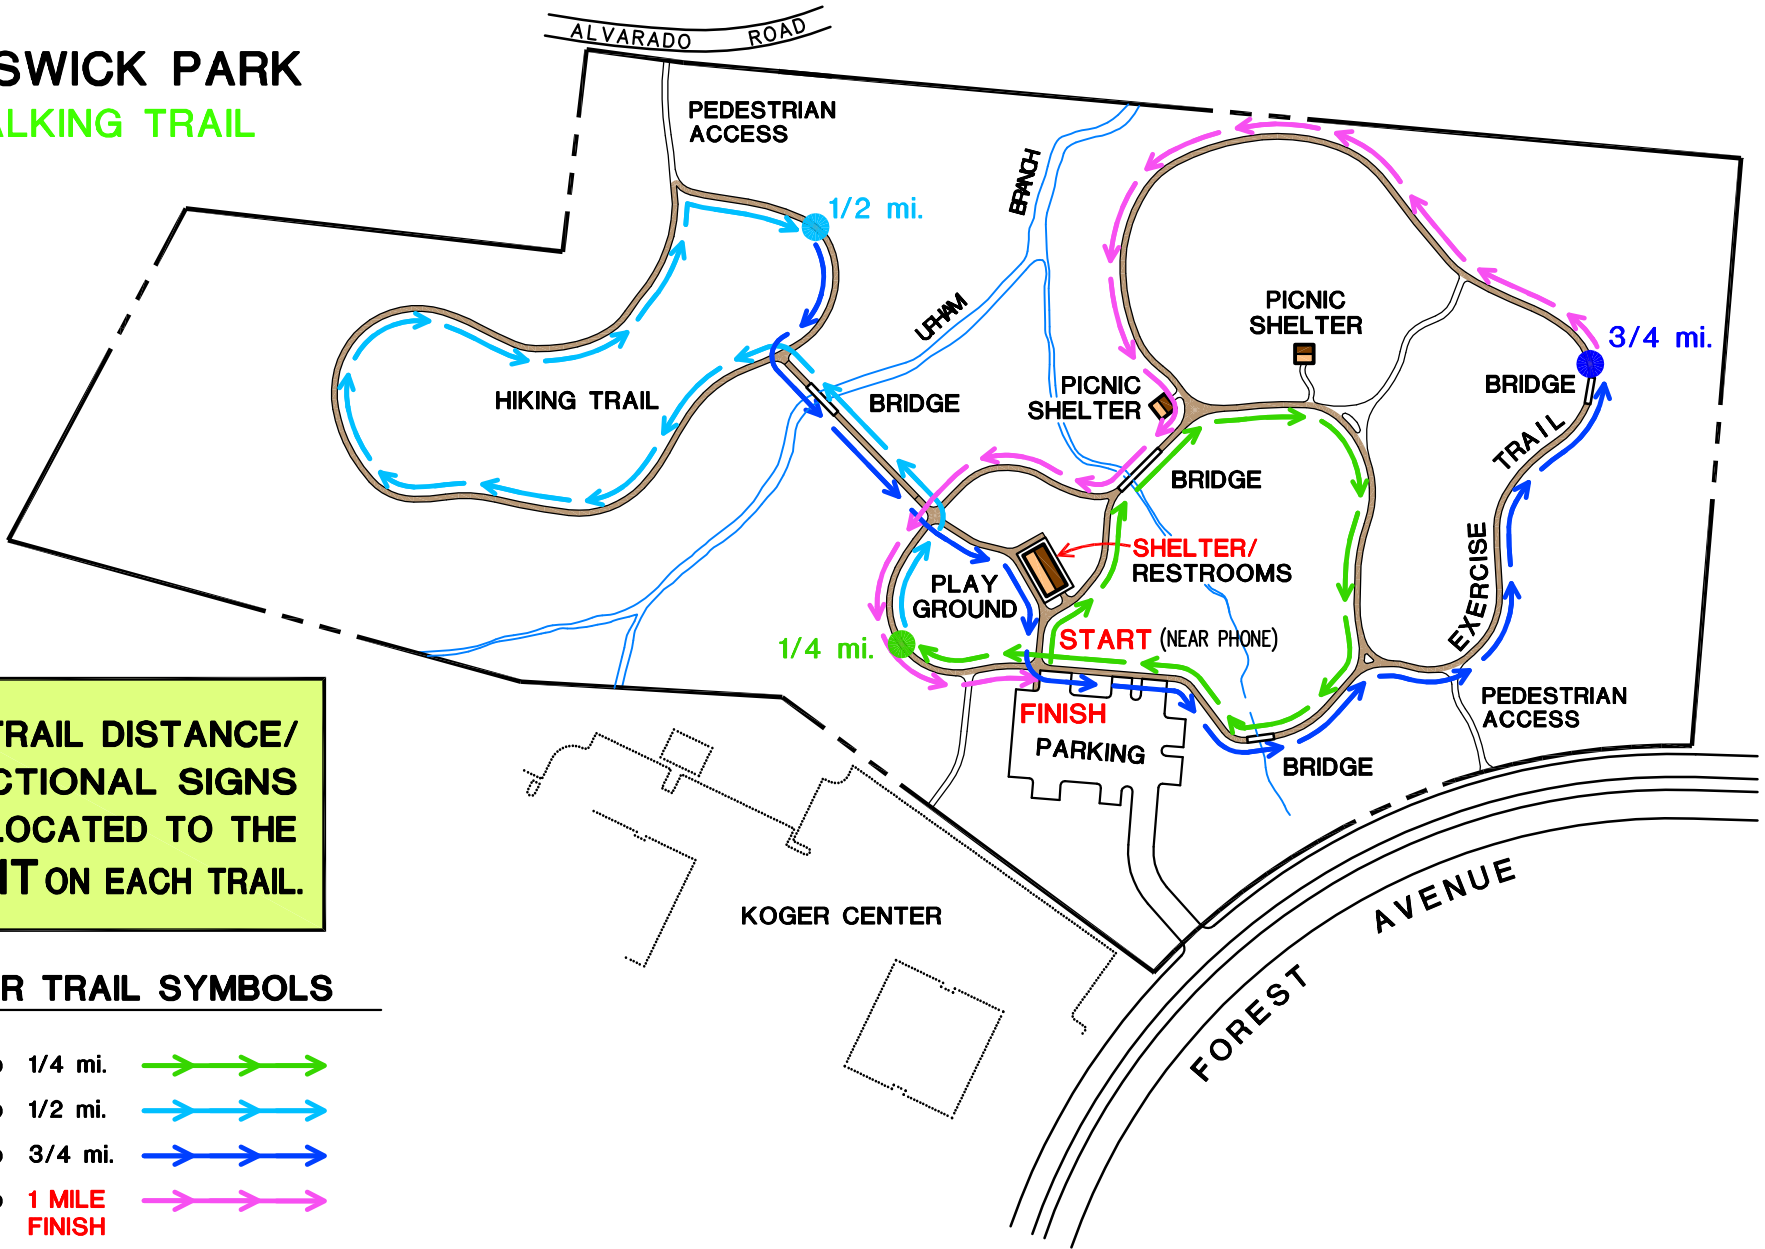

# CHESWICK PARK

## WALKING TRAIL

ALL TRAIL DISTANCE/  
DIRECTIONAL SIGNS  
ARE LOCATED TO THE  
RIGHT ON EACH TRAIL.

### KEY FOR TRAIL SYMBOLS

- START** to 1/4 mi. 
- 1/4 mi. to 1/2 mi. 
- 1/2 mi. to 3/4 mi. 
- 3/4 mi. to **1 MILE FINISH** 