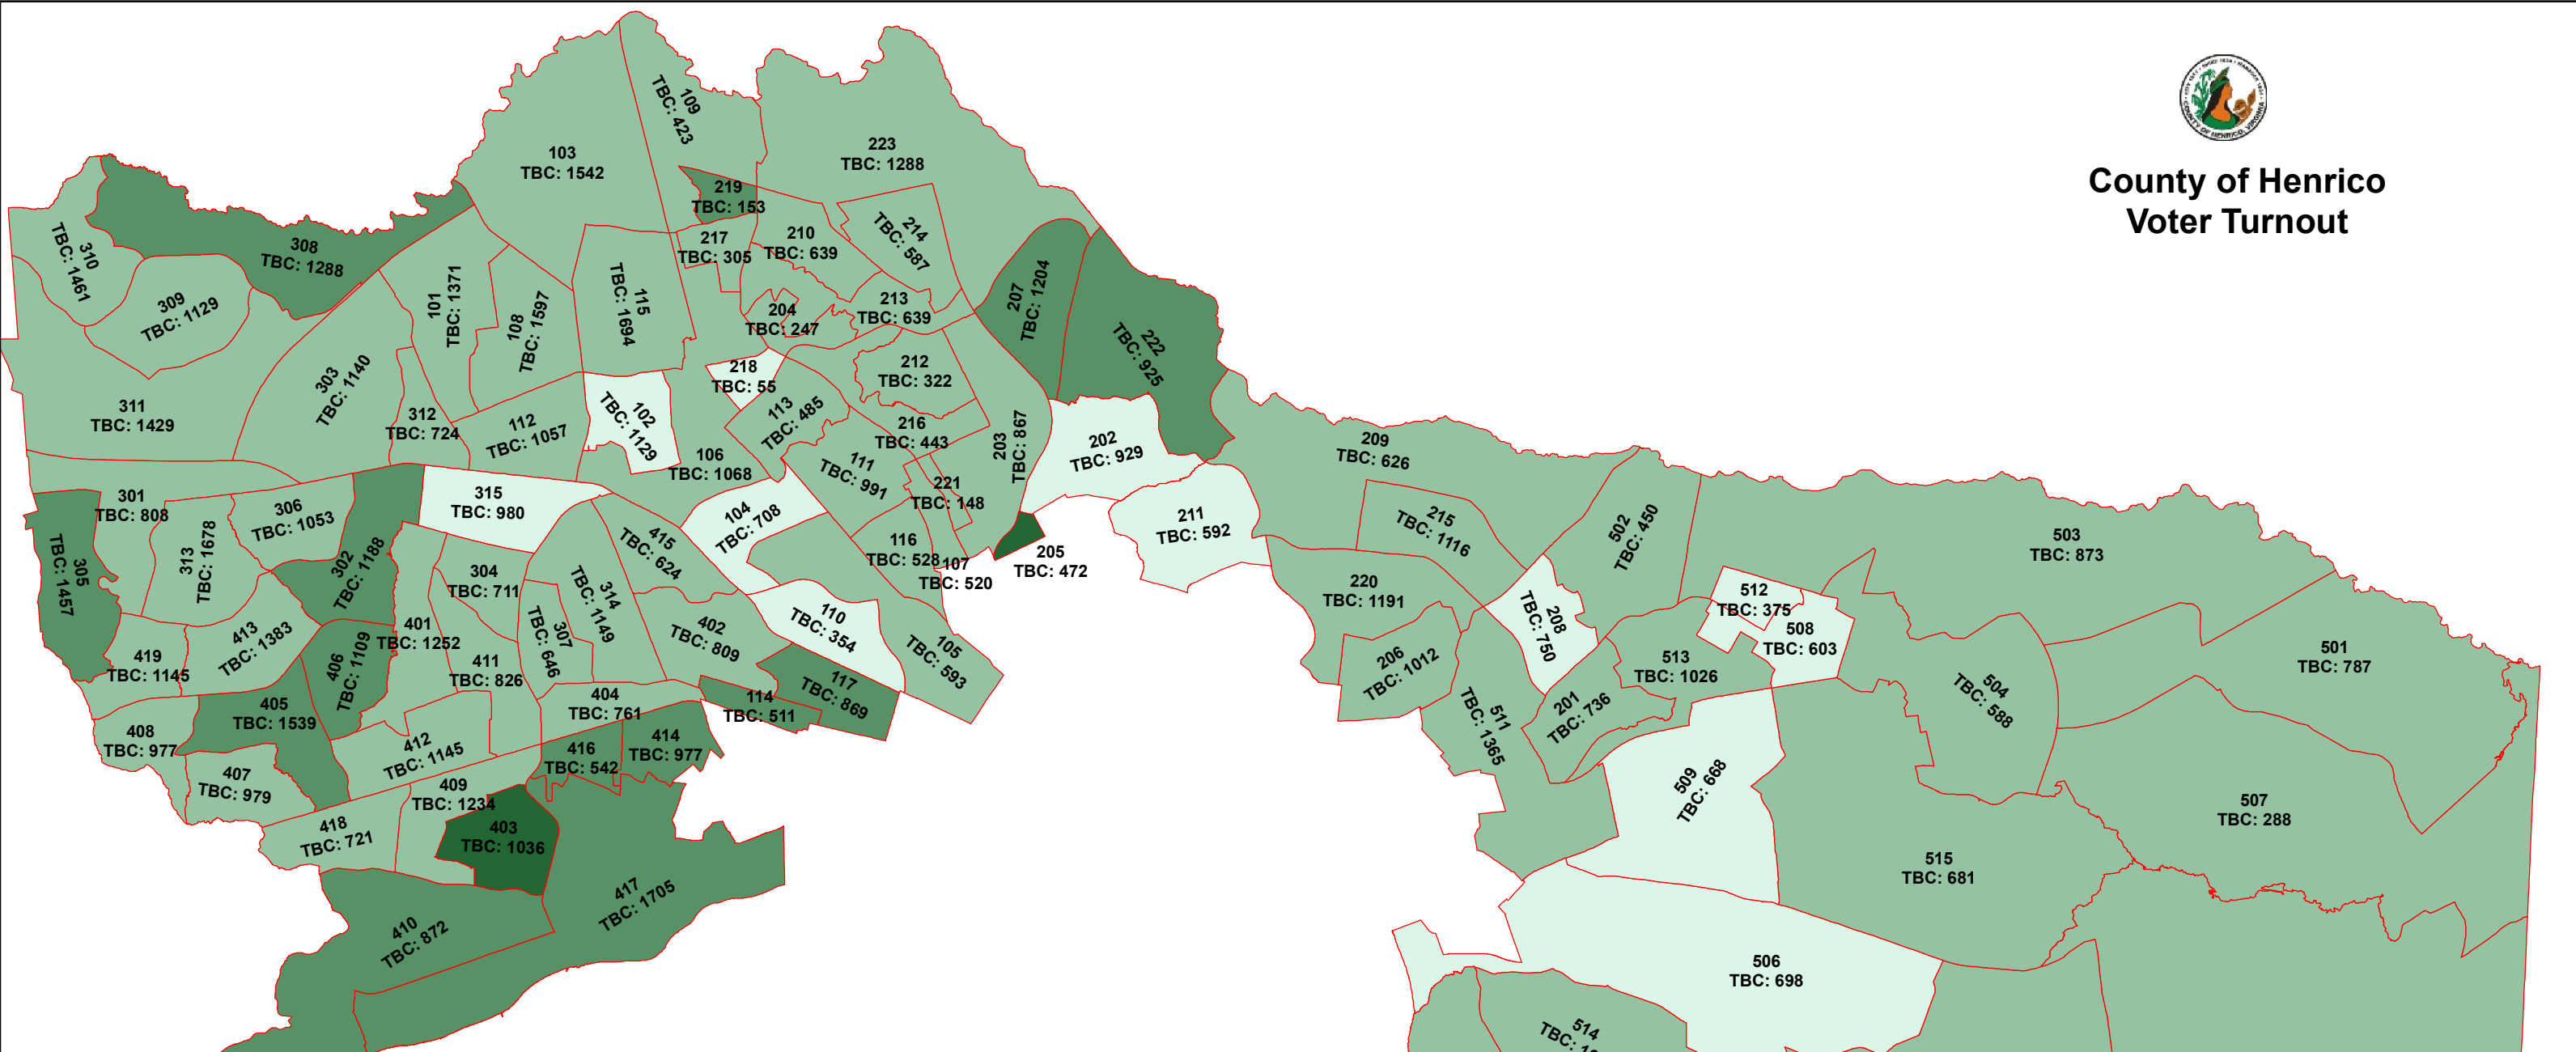

County of Henrico Voter Turnout

**Tuesday, March 1, 2016
Presidential Primary
Voting Precincts**

Precinct Code	Turnout Percent	NO of Registered Voters	Total Ballots Cast
BROOKLAND	37.08%	41,645	15,440
FAIRFIELD	37.05%	41,145	15,246
THREE CHOPT	40.09%	42,011	16,841
TUCKAHOE	42.70%	45,982	19,636
VARINA	35.01%	39,575	13,857
MAG DIST TOTAL	38.52%	210,358	81,020
ABSENTEE TOTAL	NA	-	1,916
PROVISIONAL TOTAL	NA	-	160
GRAND TOTAL	39.50%	210,358	83,096