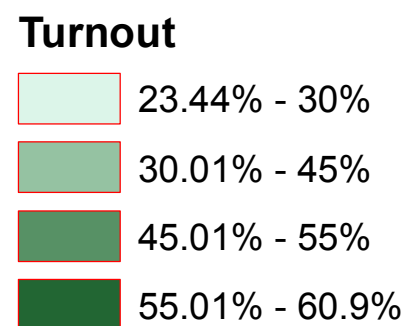

County of Henrico Voter Turnout

**Tuesday, March 1, 2016
Presidential Primary
Voting Precincts**

Precinct Code	Turnout Percent	NO of Registered Voters	Total Ballots Cast
BROOKLAND	37.08%	41,645	15,440
FAIRFIELD	37.05%	41,145	15,246
THREE CHOPT	40.09%	42,011	16,841
TUCKAHOE	42.70%	45,982	19,636
VARINA	35.01%	39,575	13,857
MAG DIST TOTAL	38.52%	210,358	81,020
ABSENTEE TOTAL	NA	-	1,916
PROVISIONAL TOTAL	NA	-	160
GRAND TOTAL	39.50%	210,358	83,096