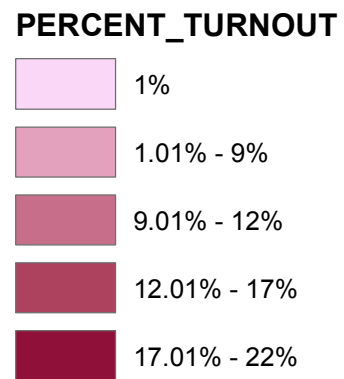

County of Henrico

2015 January 13 Special Election

Member House of Delegates

74th District

Voter Registration and Elections Office

This map has been produced on Henrico County's Geographical Information System using the best data available to the County. This map is to be used for reference purposes only and the County of Henrico makes no warranty as to its completeness or accuracy. Any determination of topography or contours, or any depiction of physical improvements, property lines or boundaries is for general information only and shall not be used for the design, modification, or construction of improvements to real property or for flood plain determination.

Precinct Turnout

26 Precincts
Total Ballots Cast: 5,402
Total Registrants: 46,852
Mean: 11.96 % Turnout

CAP and PROV votes not shown.