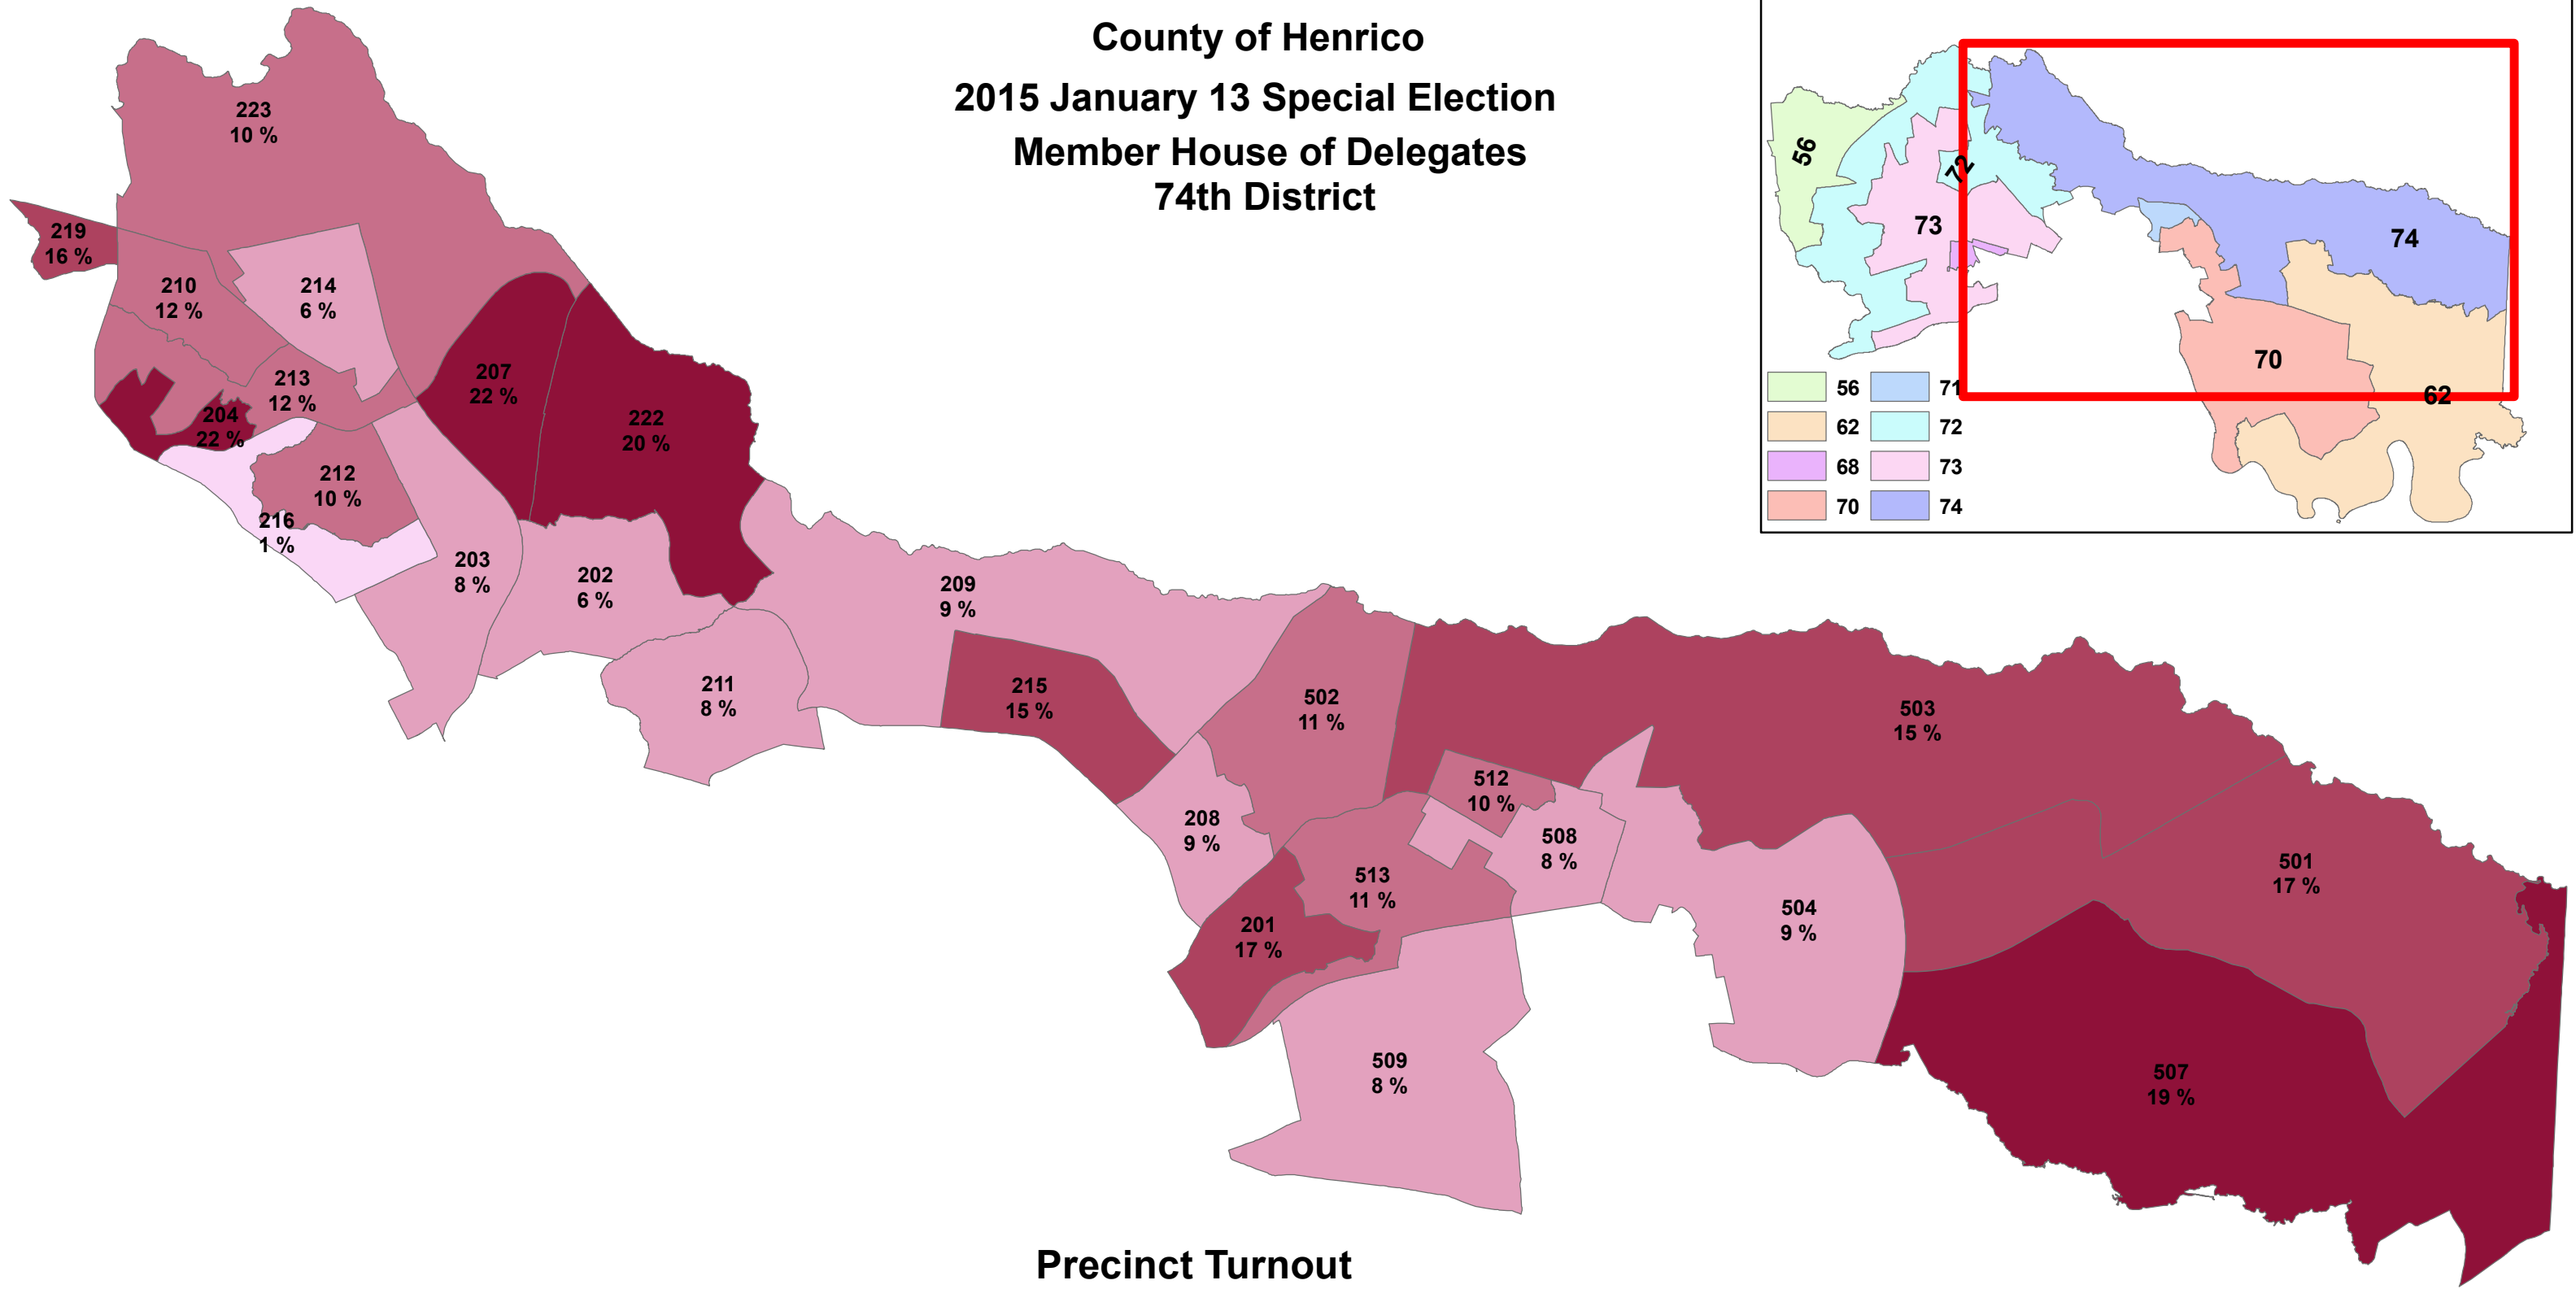

County of Henrico

2015 January 13 Special Election

Member House of Delegates

74th District

Voter Registration and Elections Office

This map has been produced on Henrico County's Geographical Information System using the best data available to the County. This map is to be used for reference purposes only and the County of Henrico makes no warranty as to its completeness or accuracy. Any determination of topography or contours, or any depiction of physical improvements, property lines or boundaries is for general information only and shall not be used for the design, modification, or construction of improvements to real property or for flood plain determination.

Precinct Turnout

26 Precincts
Total Ballots Cast: 5,402
Total Registrants: 46,852
Mean: 11.96 % Turnout

CAP and PROV votes not shown.