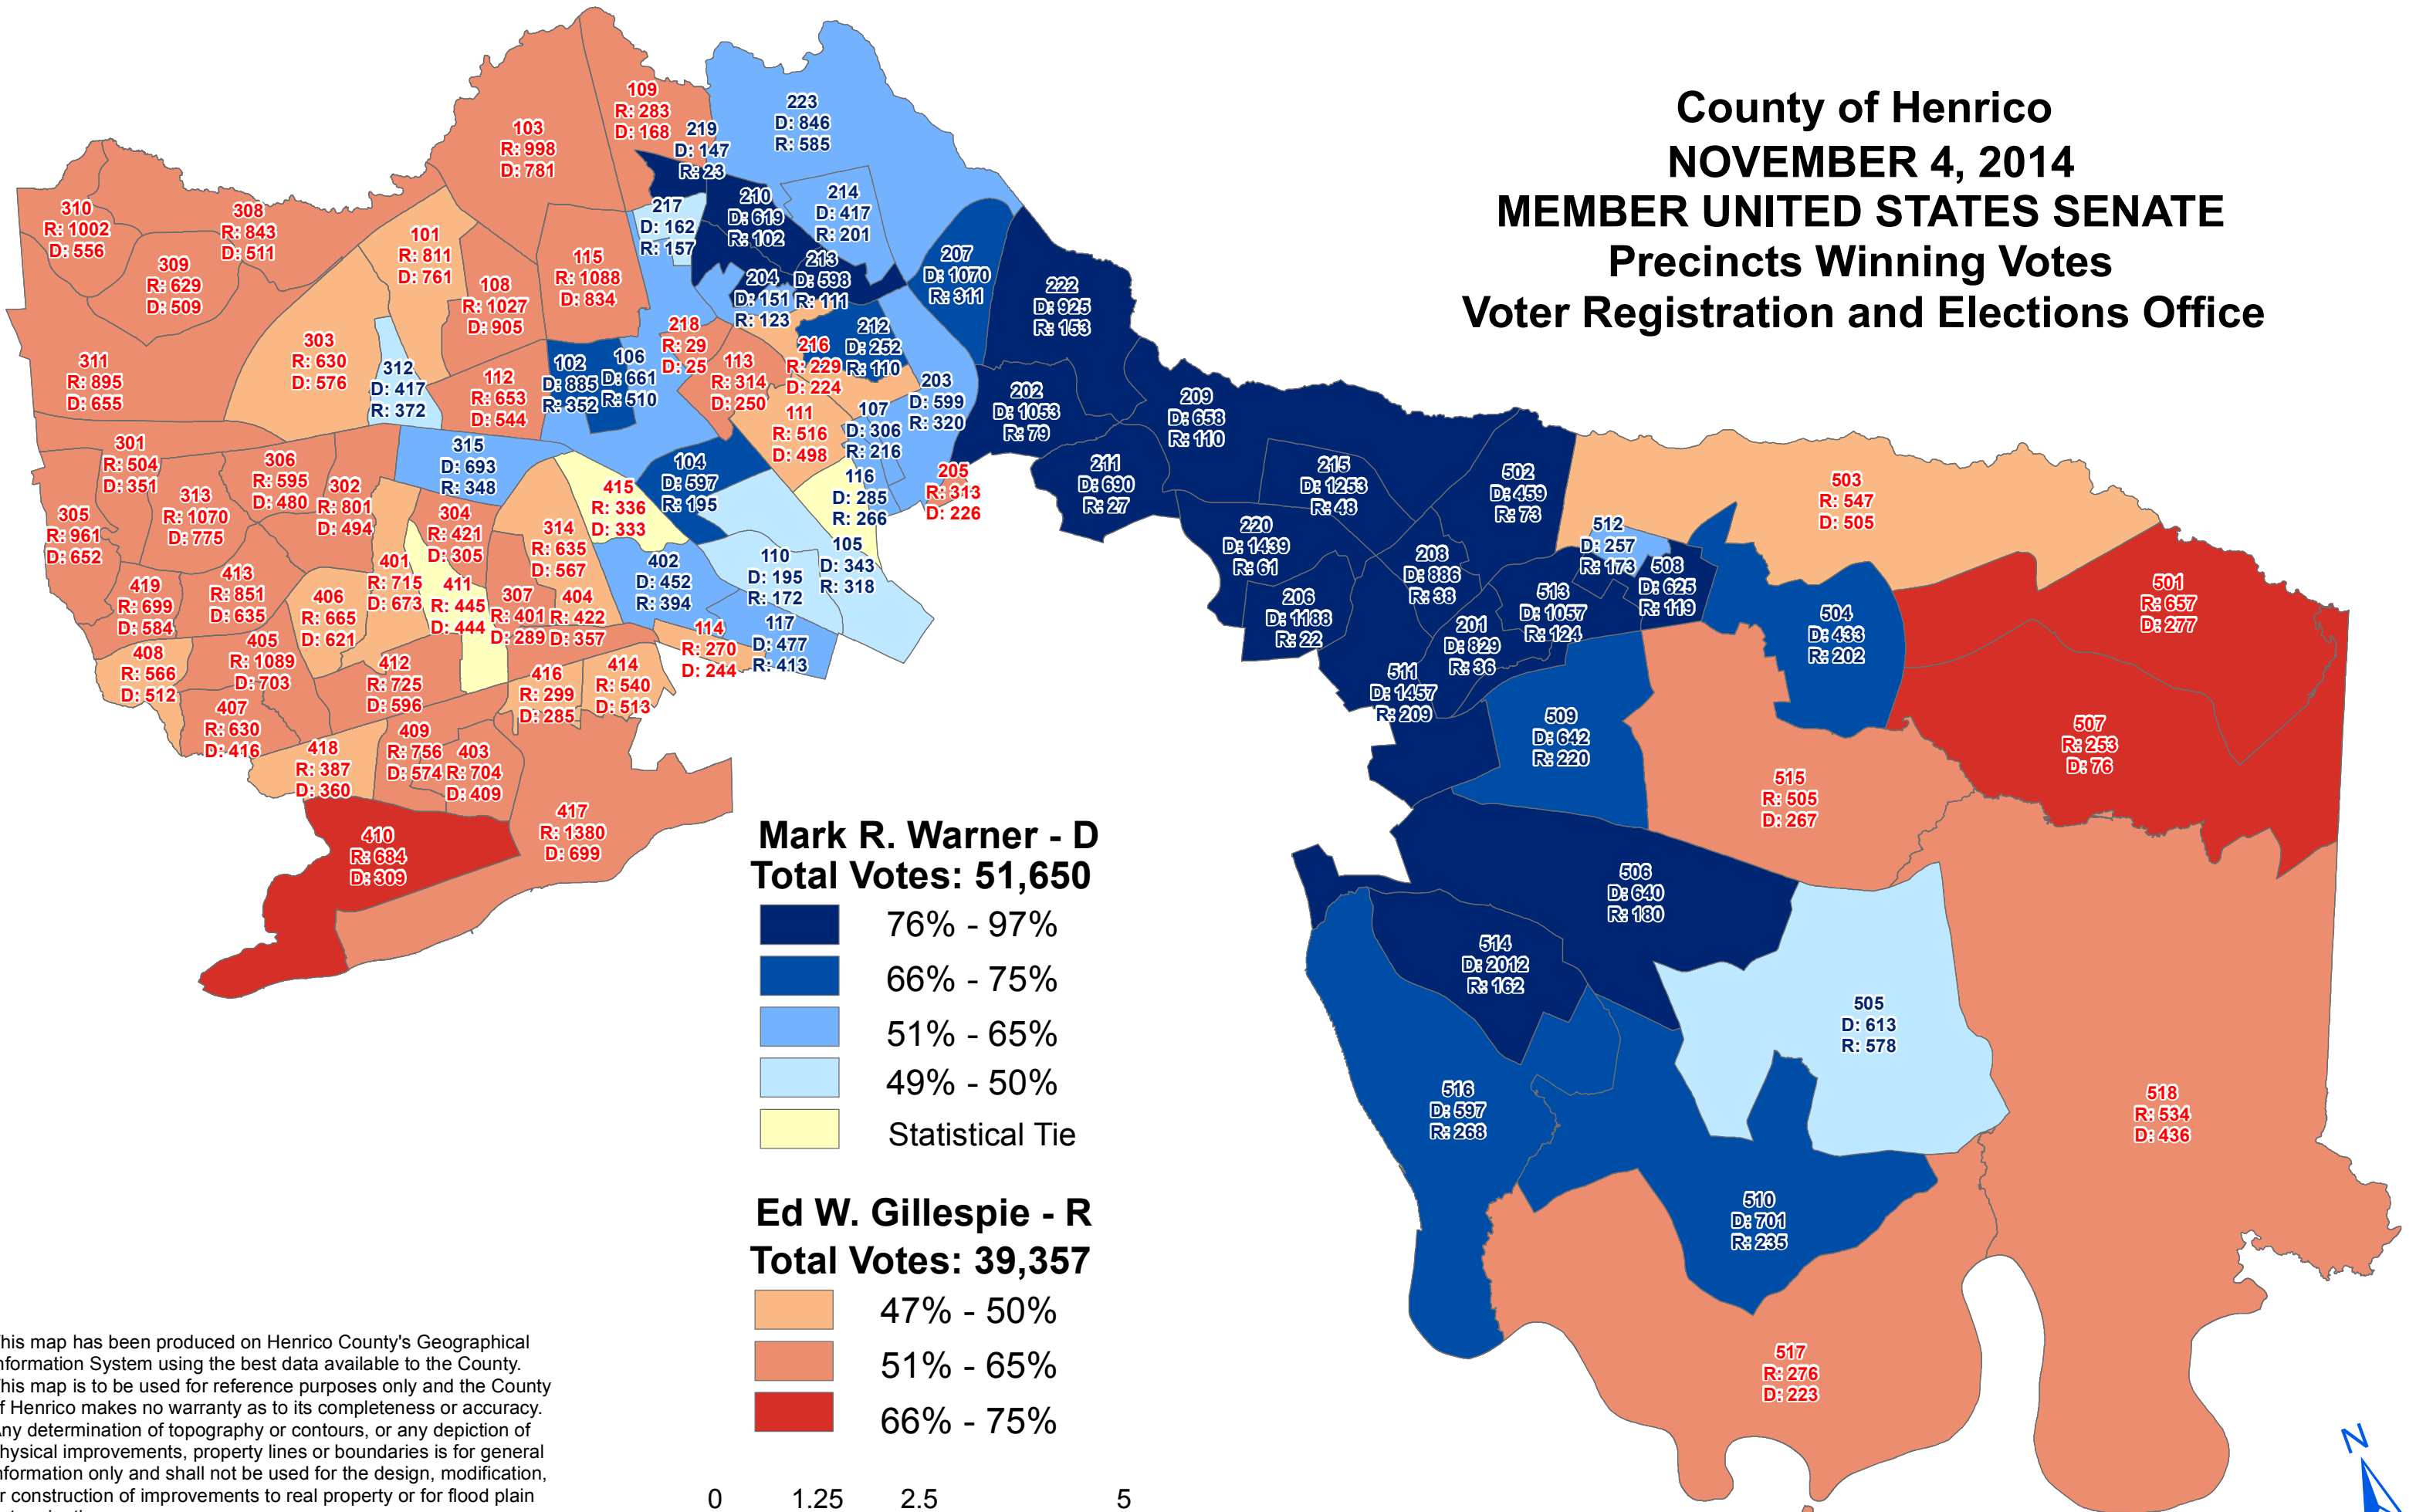

# County of Henrico NOVEMBER 4, 2014 MEMBER UNITED STATES SENATE Precincts Winning Votes Voter Registration and Elections Office

This map has been produced on Henrico County's Geographical Information System using the best data available to the County. This map is to be used for reference purposes only and the County of Henrico makes no warranty as to its completeness or accuracy. Any determination of topography or contours, or any depiction of physical improvements, property lines or boundaries is for general information only and shall not be used for the design, modification, or construction of improvements to real property or for flood plain determination.

CAP and PROV votes not shown.