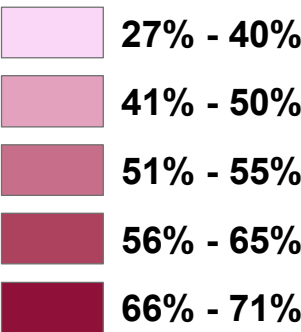

**County of Henrico
NOVEMBER 4, 2014**

**Precincts
Total Ballots Cast
/
Total Registrants
Percentage**

Voter Registration and Elections Office

Precinct Turnout

**Precincts
Total Ballots Cast
94,361
Total Registrants
207,080**