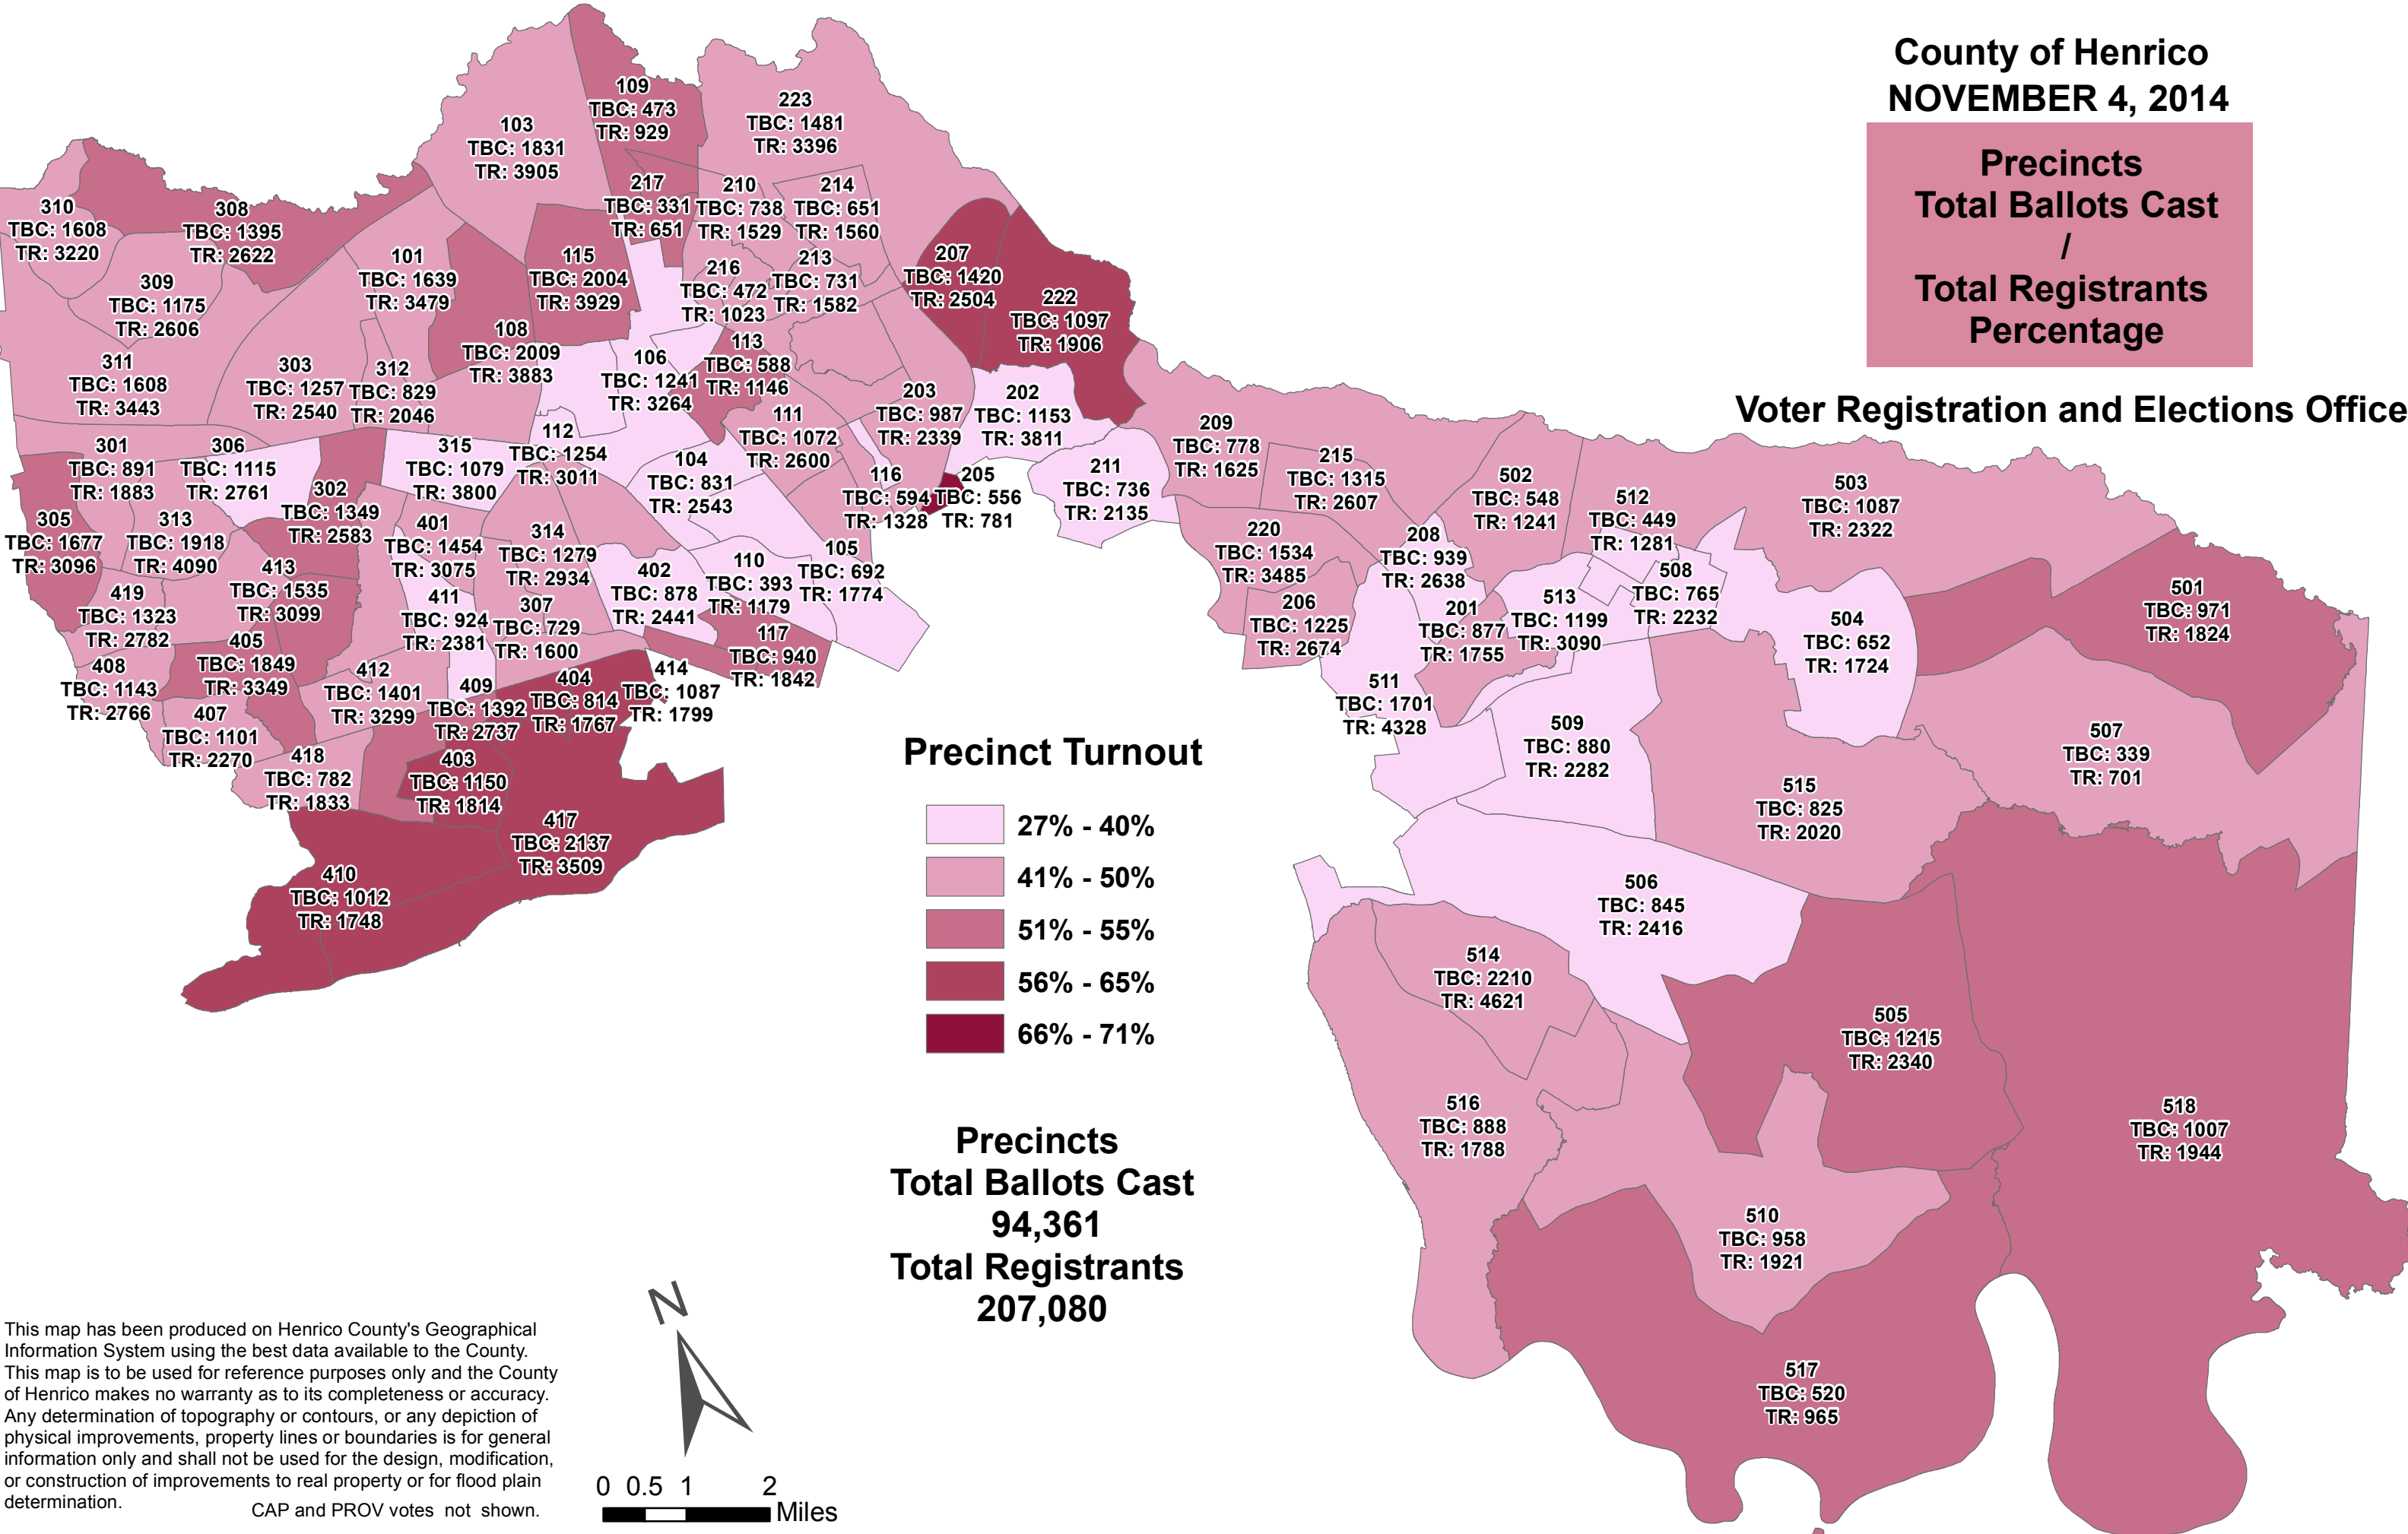

**County of Henrico
NOVEMBER 4, 2014**

**Precincts
Total Ballots Cast
/
Total Registrants
Percentage**

Voter Registration and Elections Office

Precinct Turnout

**Precincts
Total Ballots Cast
94,361
Total Registrants
207,080**

This map has been produced on Henrico County's Geographical Information System using the best data available to the County. This map is to be used for reference purposes only and the County of Henrico makes no warranty as to its completeness or accuracy. Any determination of topography or contours, or any depiction of physical improvements, property lines or boundaries is for general information only and shall not be used for the design, modification, or construction of improvements to real property or for flood plain determination. CAP and PROV votes not shown.